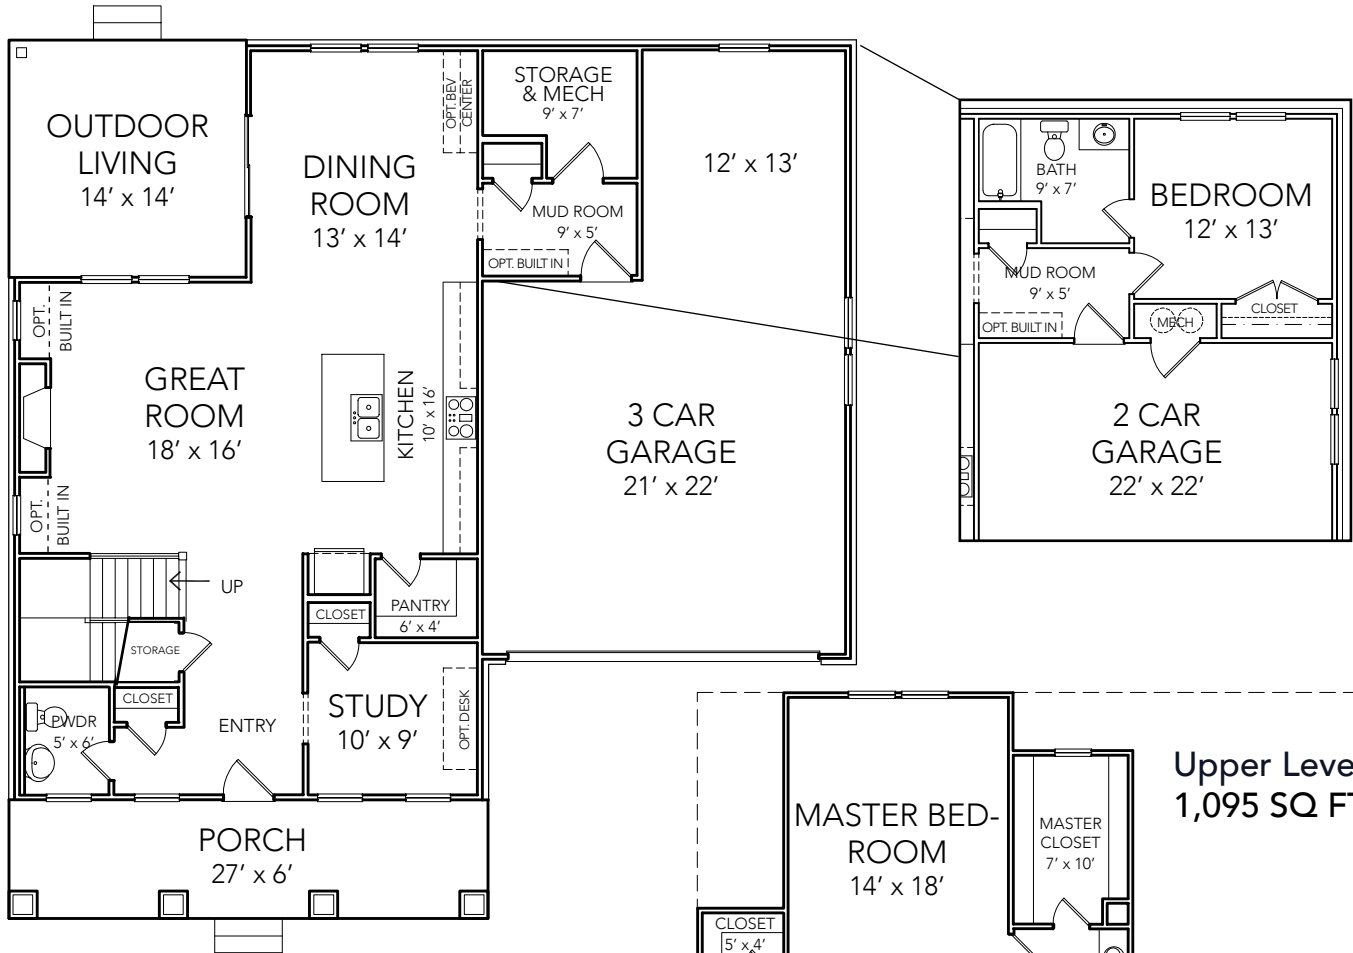

THE HICKORY

2,268 SQ FT

Visit LiveAtProvenance.com to walk this plan virtually.
Contact Andy Lind for more information.
765.891.0718 | Andy.Lind@OldTownDesignGroup.com

- 2 Stories
- 3 Bed 2 ½ Bath
- Master Up

CRAFTSMAN

FARMHOUSE

PRAIRIE

OLD TOWN
DESIGN GROUP

OUTSTANDING LOCATIONS.
TIMELESS DESIGNS.

OldTownDesignGroup.com

THE HICKORY

2,268 SQ FT

Visit LiveAtProvenance.com to walk this plan virtually.

Contact Andy Lind for more information.

765.891.0718 | Andy.Lind@OldTownDesignGroup.com

- 2 Stories
- 3 Bed 2 ½ Bath
- Master Up

Main Level:
1,173 SQ FT

Upper Level:
1,095 SQ FT

OUTSTANDING LOCATIONS.
TIMELESS DESIGNS.

OldTownDesignGroup.com