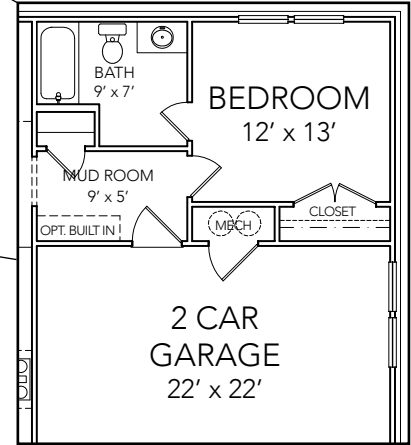

Visit LiveAtProvenance.com to walk this plan virtually.

Contact Andy Lind for more information.

765.891.0718 | Andy.Lind@OldTownDesignGroup.com

- 2 Stories
- 3 Bed 2 ½ Bath
- Master Up

Main Level:
1,173 SQ FT

Upper Level:
1,095 SQ FT

OUTSTANDING LOCATIONS.
TIMELESS DESIGNS.

OldTownDesignGroup.com