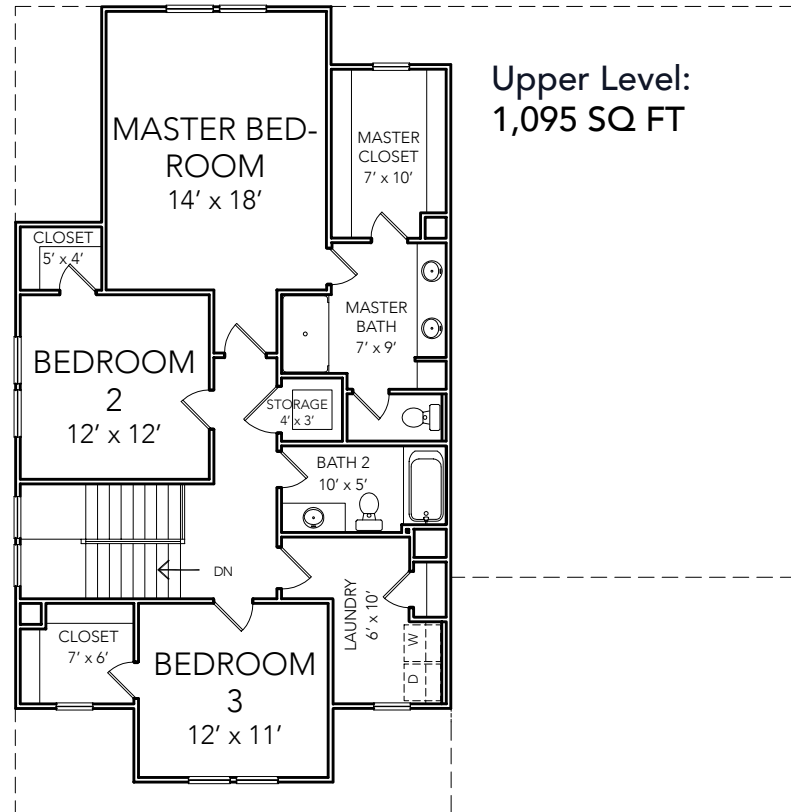

THE HICKORY

2,268 SQ FT

Visit LiveAtProvenance.com to walk this plan virtually.
Contact Andy Lind for more information.
765.891.0718 | Andy.Lind@OldTownDesignGroup.com

- 2 Stories
- 3 Bed 2 ½ Bath
- Master Up

CRAFTSMAN

FARMHOUSE

PRAIRIE

OLD TOWN
DESIGN GROUP

OUTSTANDING LOCATIONS.
TIMELESS DESIGNS.

OldTownDesignGroup.com

THE HICKORY

2,268 SQ FT

Visit LiveAtProvenance.com to walk this plan virtually.

Contact Andy Lind for more information.

765.891.0718 | Andy.Lind@OldTownDesignGroup.com

- 2 Stories
- 3 Bed 2 ½ Bath
- Master Up

Main Level:
1,173 SQ FT

Upper Level:
1,095 SQ FT

OUTSTANDING LOCATIONS.
TIMELESS DESIGNS.

OldTownDesignGroup.com