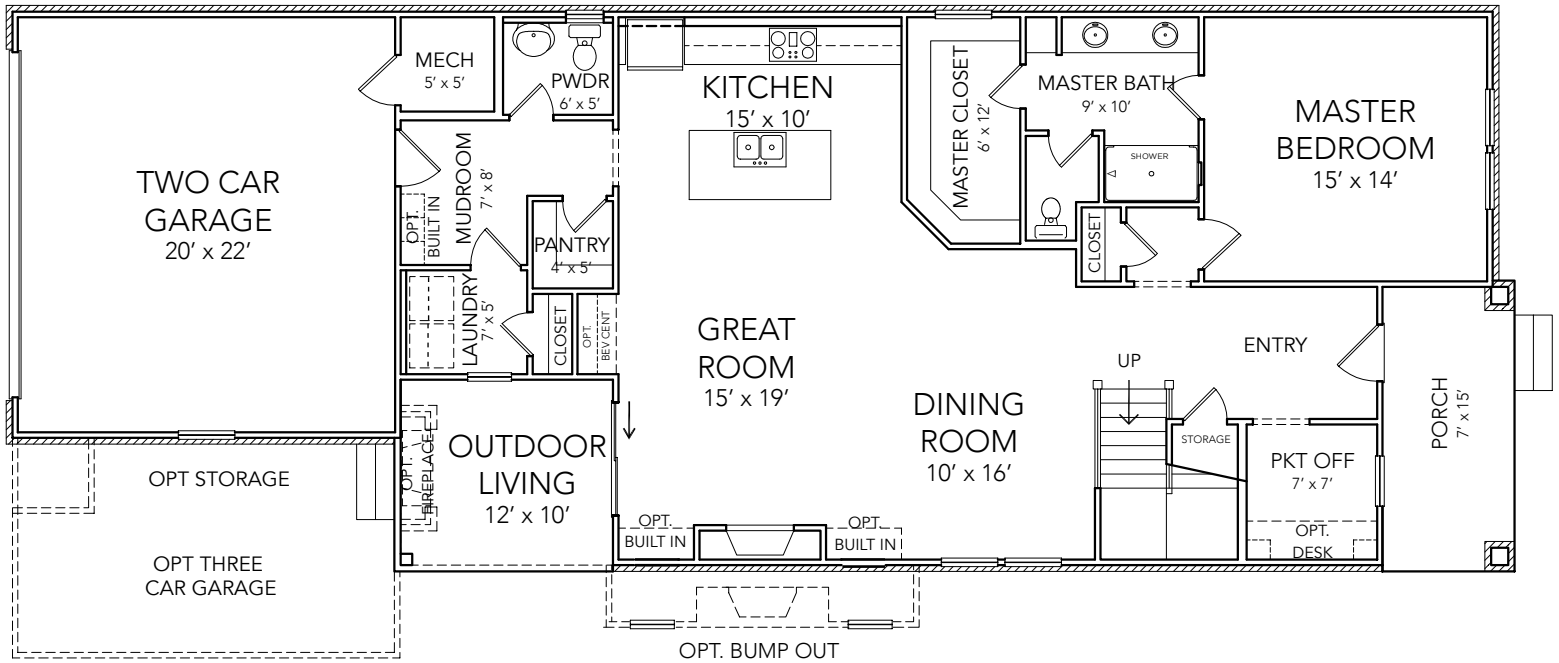

OldTownDesignGroup.com

THE SYCAMORE

2,267 SQ FT

- 2 Stories
- 3 Bed 2 ½ Bath
- Master on Main

Visit LiveAtProvenance.com to walk this plan virtually.

Contact Andy Lind for more information.

765.891.0718 | Andy.Lind@OldTownDesignGroup.com

Main Level: 1,507 SQ FT

Upper Level: 760 SQ FT

OUTSTANDING LOCATIONS.
TIMELESS DESIGNS.

OldTownDesignGroup.com