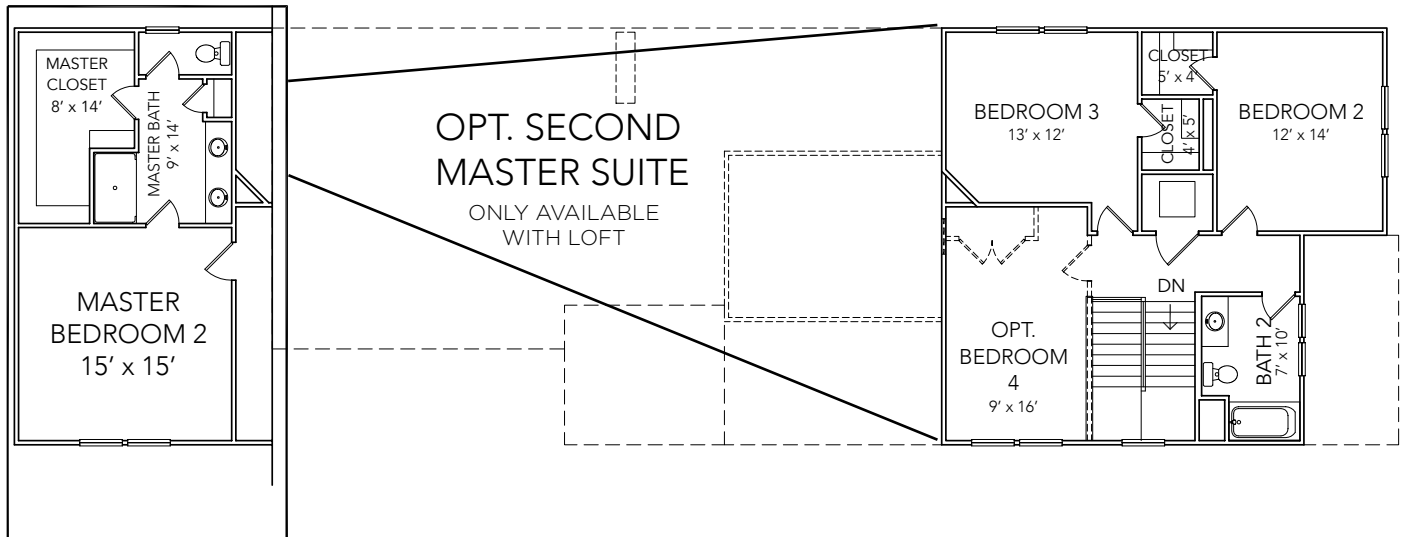

OldTownDesignGroup.com

THE SYCAMORE

2,267 SQ FT

- 2 Stories
- 3 Bed 2 ½ Bath
- Master on Main

Visit LiveAtProvenance.com to walk this plan virtually.

Contact Andy Lind for more information.

765.891.0718 | Andy.Lind@OldTownDesignGroup.com

Main Level: 1,507 SQ FT

Upper Level: 760 SQ FT

OUTSTANDING LOCATIONS.
TIMELESS DESIGNS.

OldTownDesignGroup.com