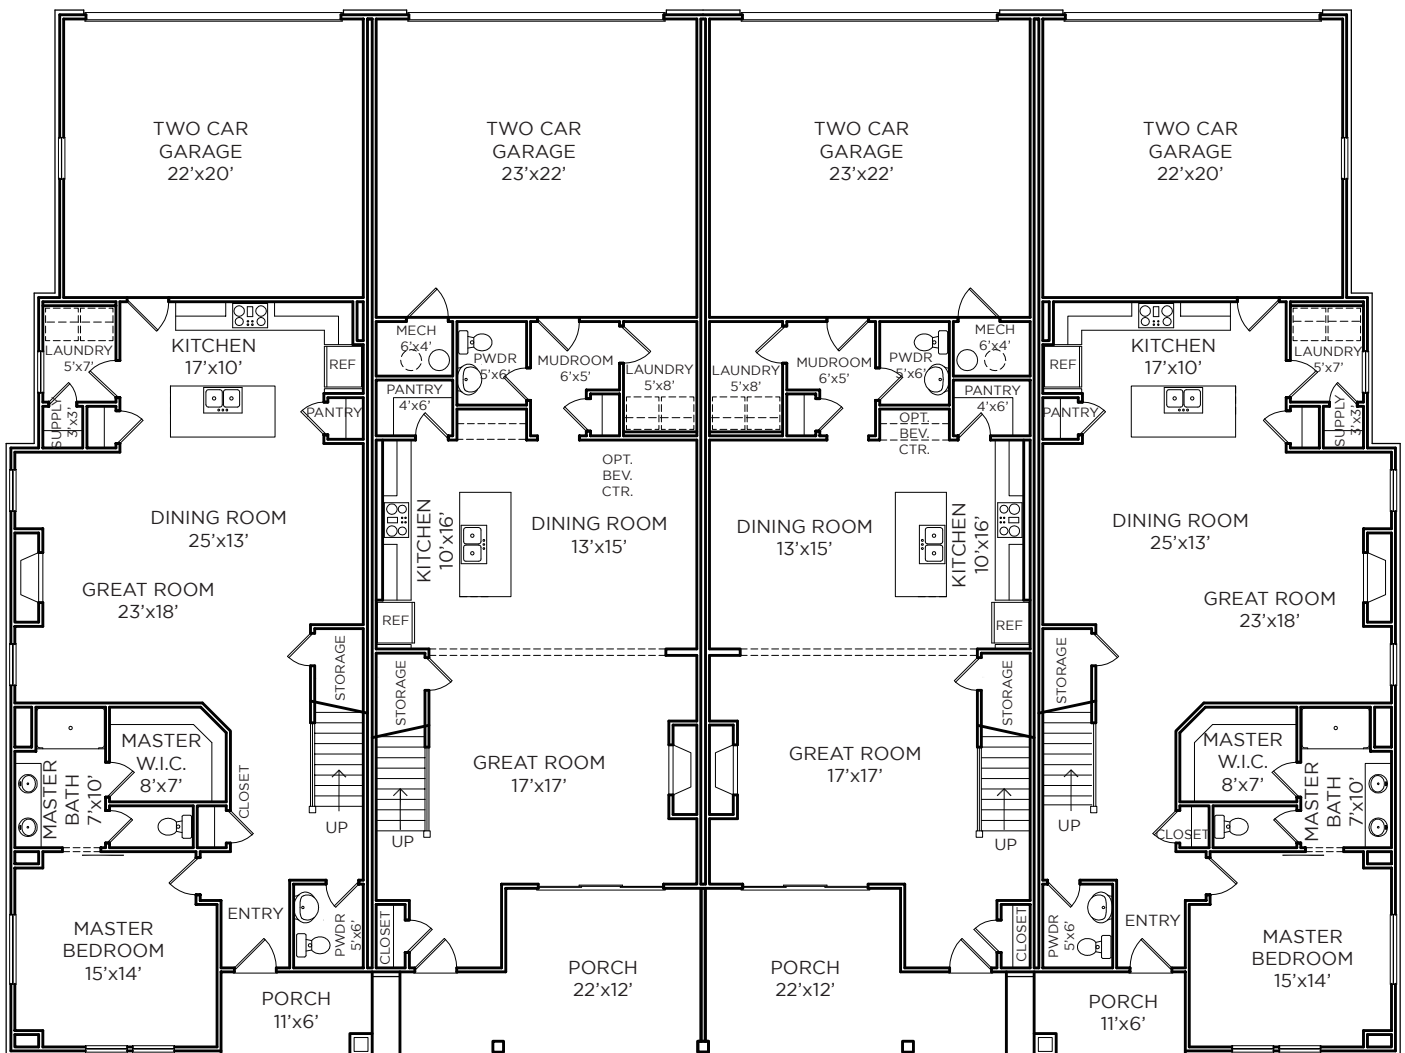

## TWO STORY TOWNHOMES

**MAIN FLOOR:** End Unit- 1,299 SQ FT

Middle Unit- 1,203 SQ FT

**UPPER FLOOR:** End Unit- 671 SQ FT  
Middle Unit- 997 SQ FT