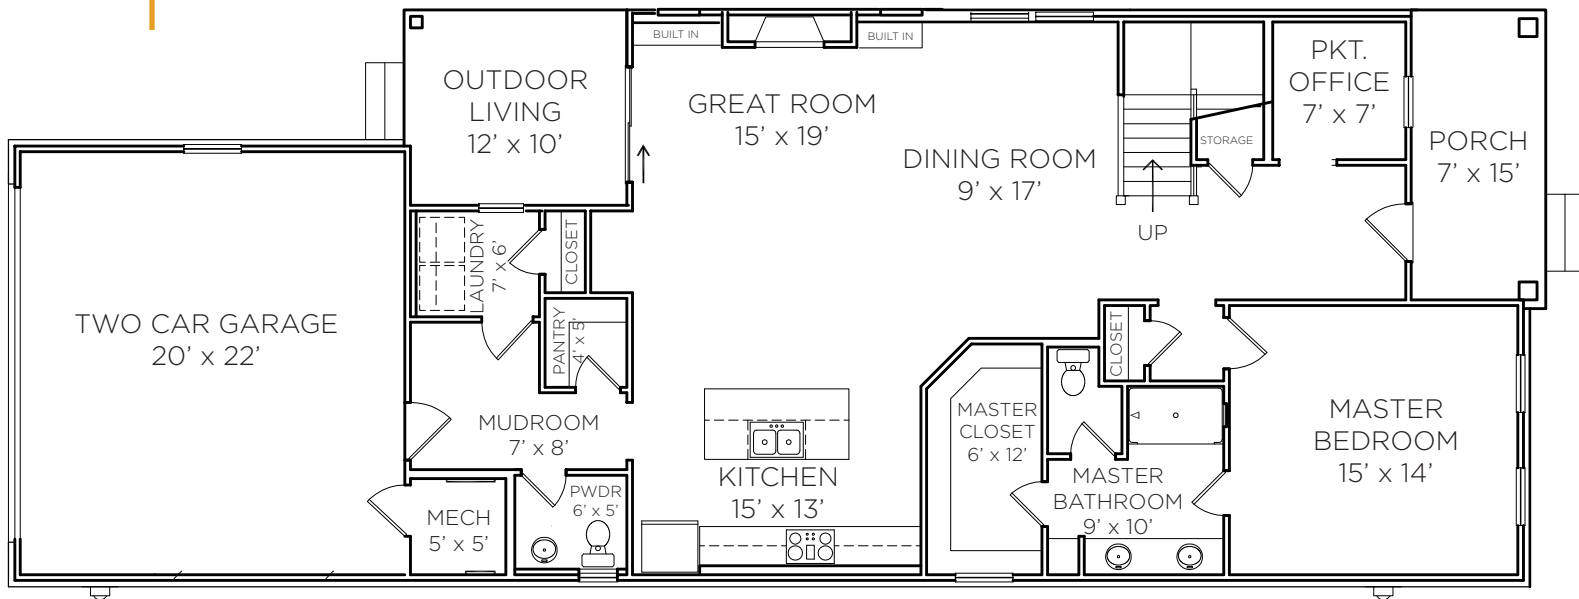

\$441,000

SPEC 35

1573 Dawn Ave
West Lafayette, IN 47906

Total SQ FT: 2,267 SQ FT

Main Floor: 1,507 SQ FT

Contact Andy Lind for more Information
765.891.0718 | Andy.Lind@oldtowndesigngroup.com

OUTSTANDING LOCATIONS.
TIMELESS DESIGNS.

OLD TOWN
DESIGN GROUP

Second Floor: 760 SQ FT

Contact Andy Lind for more Information
765.891.0718 | Andy.Lind@oldtowndesigngroup.com

OUTSTANDING LOCATIONS.
TIMELESS DESIGNS.

OLD TOWN
DESIGN GROUP