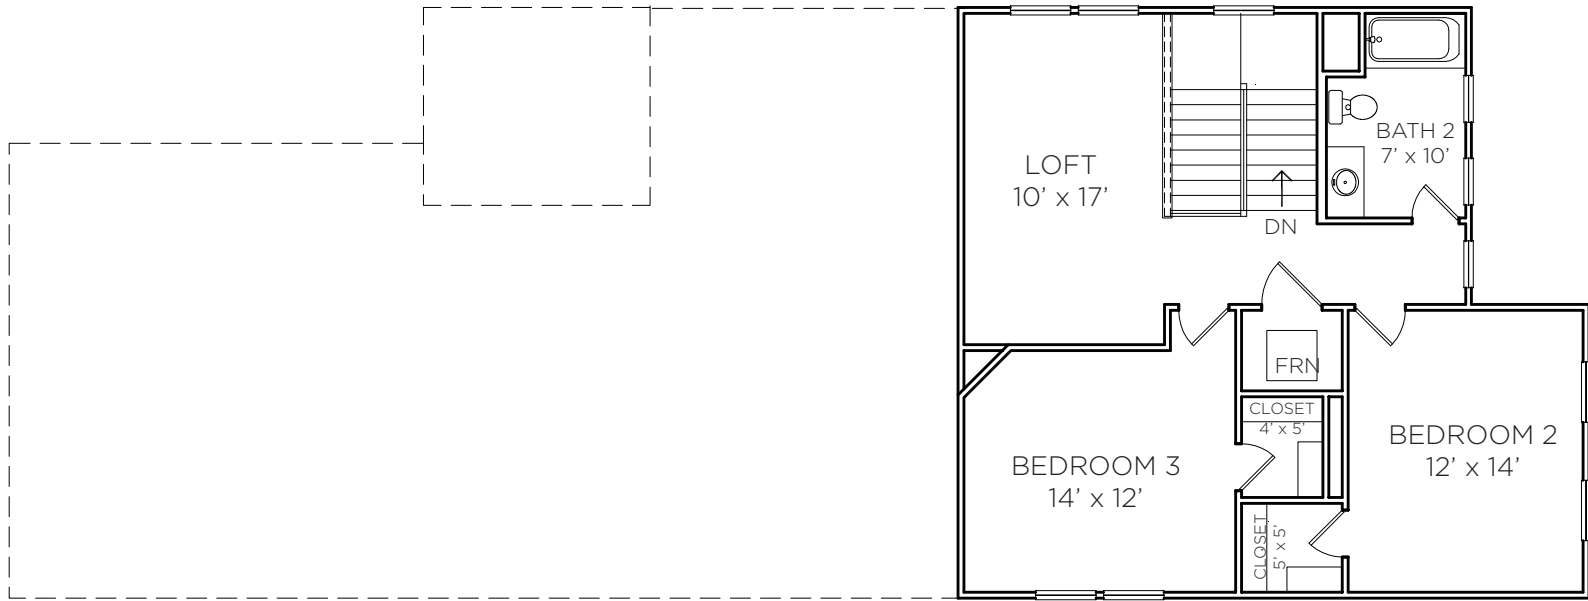

\$441,000

SPEC 35

1573 Dawn Ave
West Lafayette, IN 47906

Total SQ FT: 2,267 SQ FT

Main Floor: 1,507 SQ FT

Contact Andy Lind for more Information
765.891.0718 | Andy.Lind@oldtowndesigngroup.com

OUTSTANDING LOCATIONS.
TIMELESS DESIGNS.

OLD TOWN
DESIGN GROUP

Second Floor: 760 SQ FT

Contact Andy Lind for more Information
765.891.0718 | Andy.Lind@oldtowndesigngroup.com

OUTSTANDING LOCATIONS.
TIMELESS DESIGNS.

OLD TOWN
DESIGN GROUP