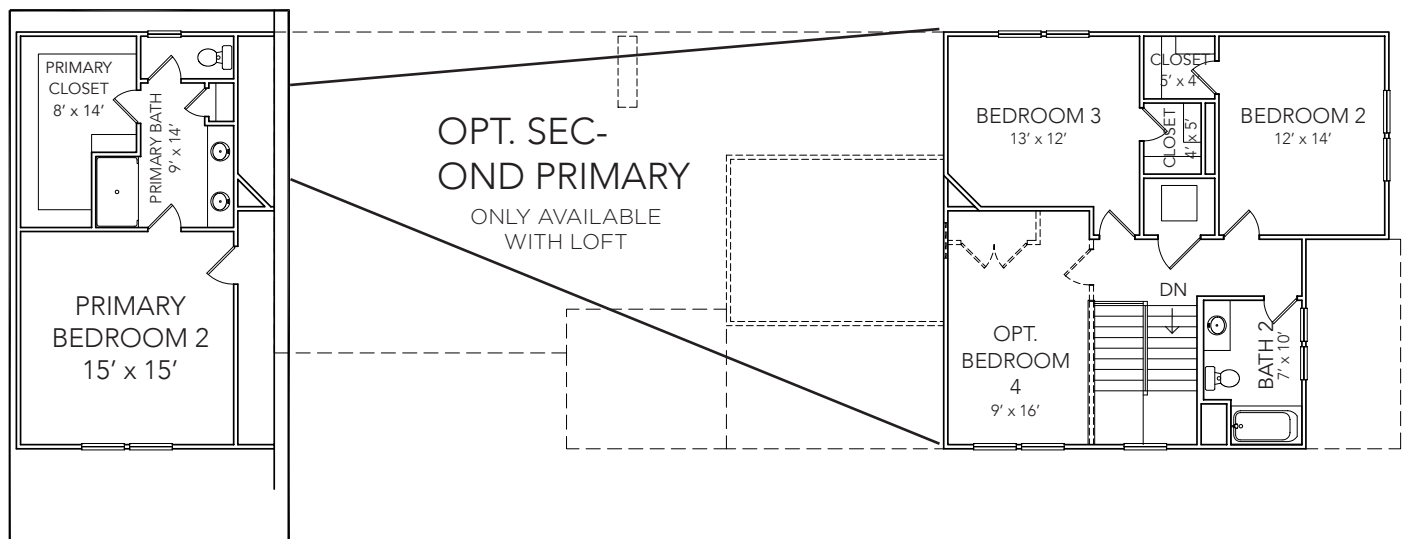

OldTownDesignGroup.com

THE SYCAMORE

2,267 SQ FT

Visit LiveAtProvenance.com to walk this plan virtually.

Contact Andy Lind for more information.

765.891.0718 | Andy.Lind@OldTownDesignGroup.com

- 2 Stories
- 3 Bed 2 ½ Bath
- Primary on Main

Main Level: 1,507 SQ FT

Upper Level: 760 SQ FT

OUTSTANDING LOCATIONS.
TIMELESS DESIGNS.

OldTownDesignGroup.com