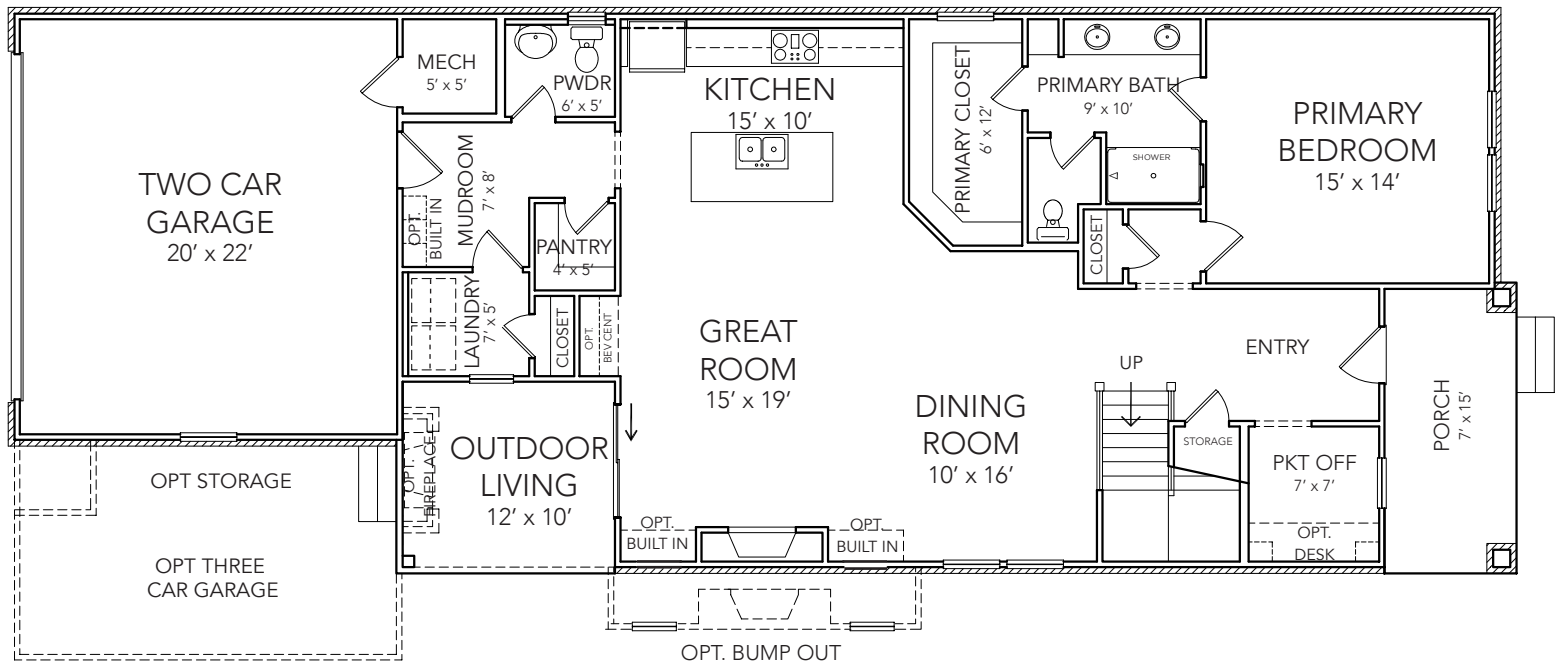

OldTownDesignGroup.com

THE SYCAMORE

2,267 SQ FT

Visit LiveAtProvenance.com to walk this plan virtually.

Contact Andy Lind for more information.

765.891.0718 | Andy.Lind@OldTownDesignGroup.com

- 2 Stories
- 3 Bed 2 ½ Bath
- Primary on Main

Main Level: 1,507 SQ FT

Upper Level: 760 SQ FT

OUTSTANDING LOCATIONS.
TIMELESS DESIGNS.

OldTownDesignGroup.com