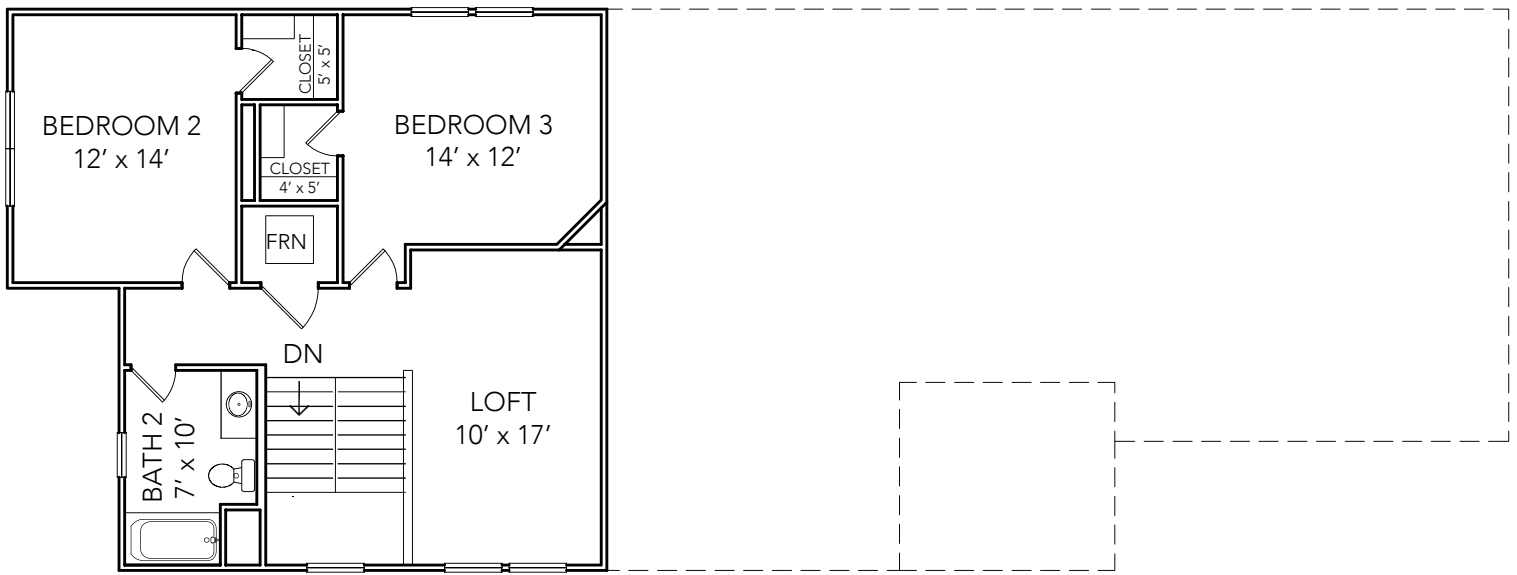

PROVENANCE

SPEC 133

**127 Wayfinder Drive
West Lafayette, IN 47906**

2,267 SQ FT • 2 Story Home • 3 Bedrooms • 2 ½ Bath

Main Level: 1,507 Total SQ FT

Contact Andy Lind for more information at:
765.891.0718 | Andy.Lind@OldTownDesignGroup.com
OldTownDesignGroup.com

OUTSTANDING LOCATIONS.
TIMELESS DESIGNS.

Second Level: 760 Total SQ FT

*Photos are for representation only

Contact Andy Lind for more information at:
 765.891.0718 | Andy.Lind@OldTownDesignGroup.com
OldTownDesignGroup.com