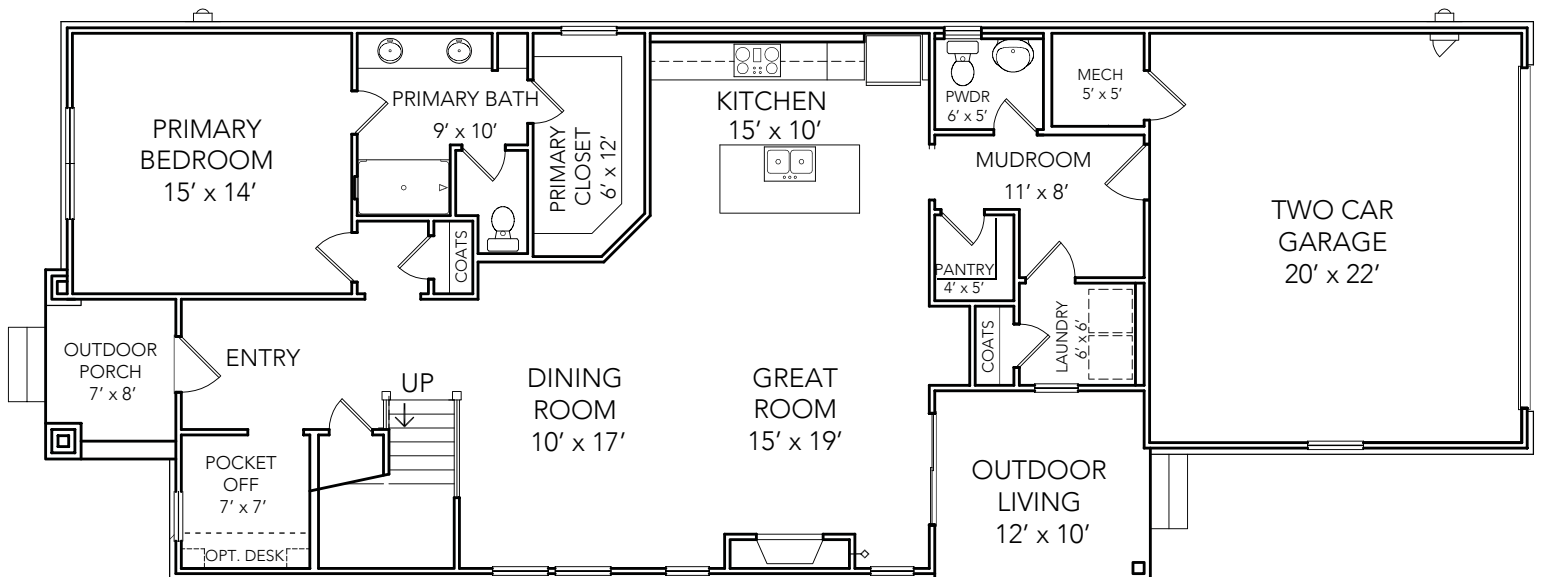

PROVENANCE

SPEC 133

**127 Wayfinder Drive
West Lafayette, IN 47906**

2,267 SQ FT • 2 Story Home • 3 Bedrooms • 2 ½ Bath

Main Level: 1,507 Total SQ FT

Contact Andy Lind for more information at:
765.891.0718 | Andy.Lind@OldTownDesignGroup.com
OldTownDesignGroup.com

OUTSTANDING LOCATIONS.
TIMELESS DESIGNS.

Second Level: 760 Total SQ FT

*Photos are for representation only

Contact Andy Lind for more information at:
 765.891.0718 | Andy.Lind@OldTownDesignGroup.com
OldTownDesignGroup.com