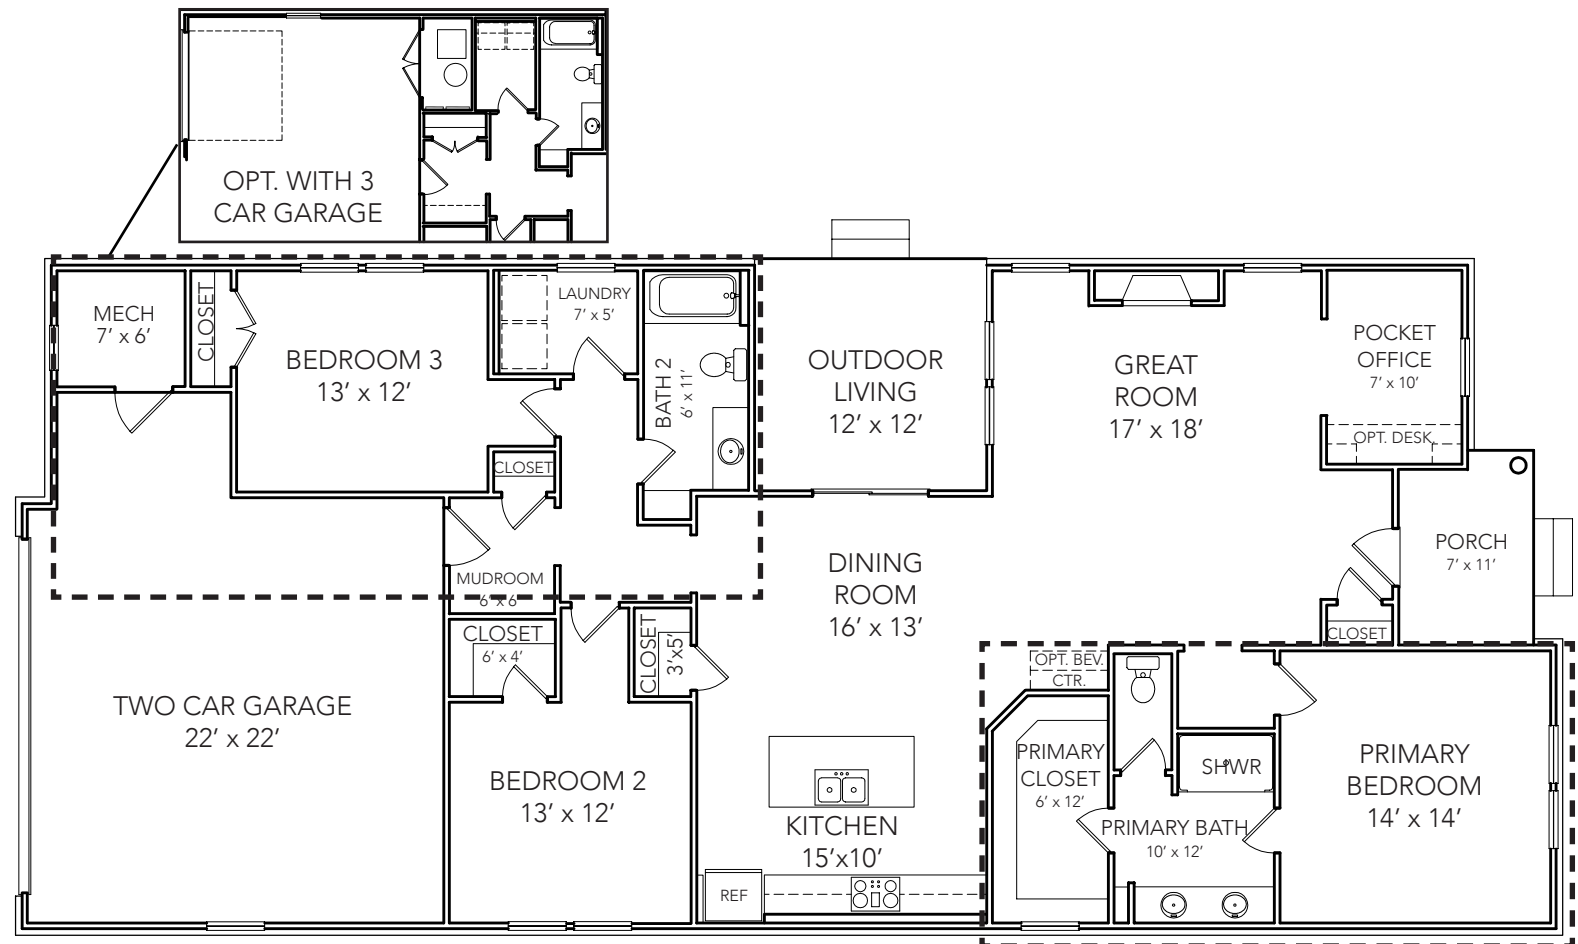

# THE WILLOW

1,861 SQ FT

- Ranch
- 3 Bed 2 Bath
- Primary on Main

CRAFTSMAN

TUDOR

FARMHOUSE

Main Level: 1,861 SQ FT

OUTSTANDING LOCATIONS.  
TIMELESS DESIGNS.