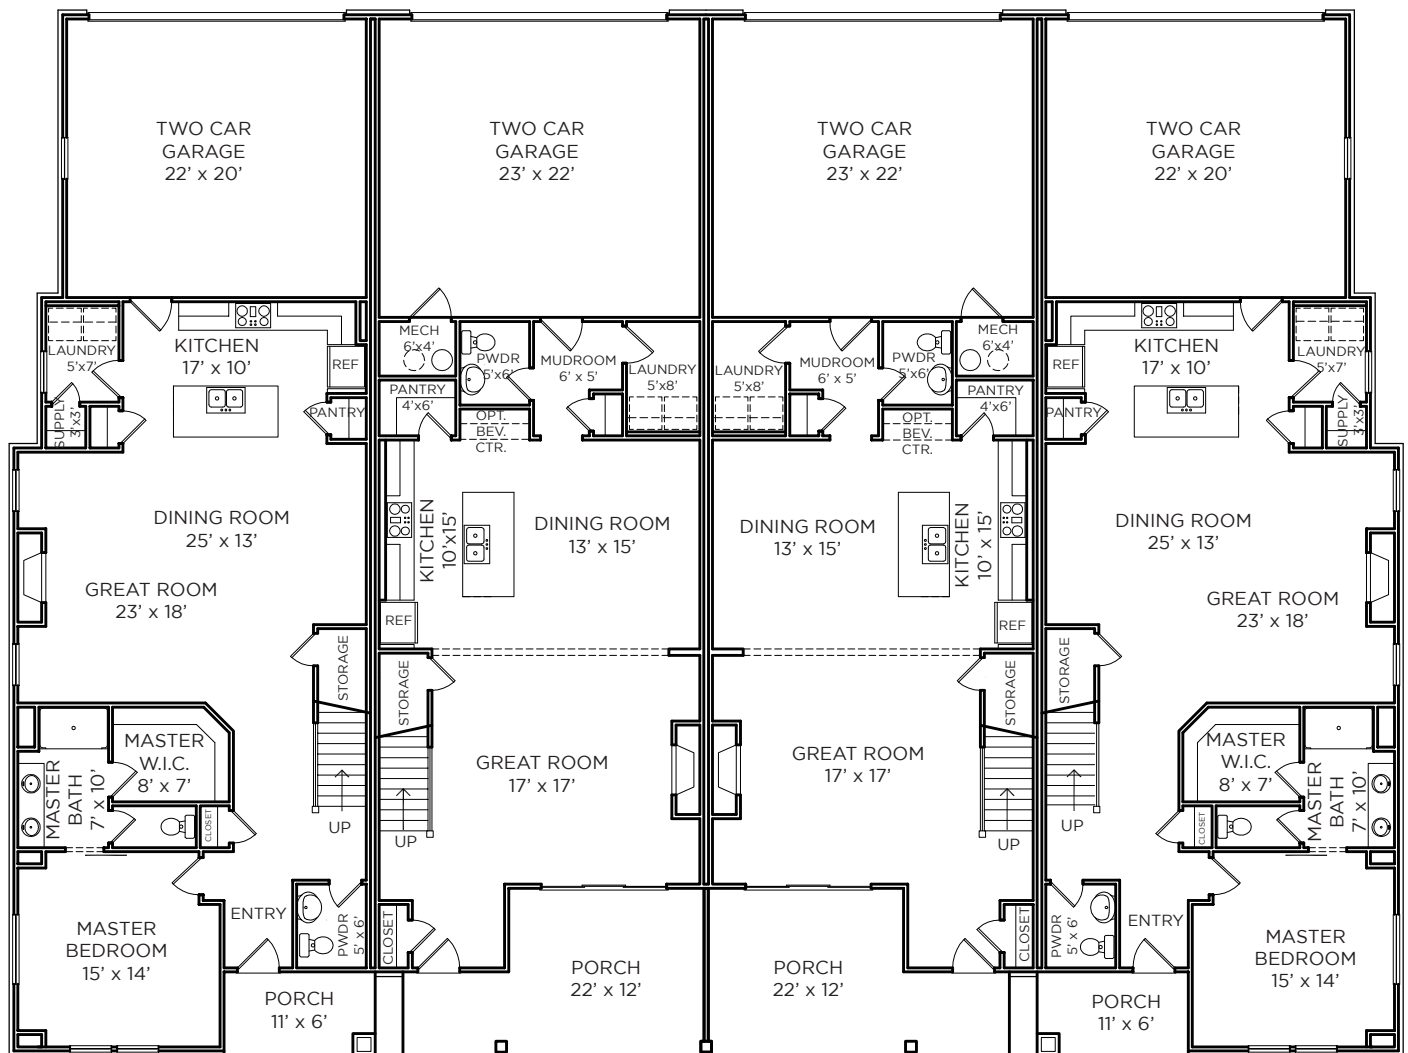

## TWO STORY TOWNHOMES

**MAIN FLOOR:** End Unit- 1,299 SQ FT

Middle Unit- 1,203 SQ FT

Contact Andy Lind for more information.  
765.891.0718 | [Andy.Lind@OldTownDesignGroup.com](mailto:Andy.Lind@OldTownDesignGroup.com)

**UPPER FLOOR:** End Unit- 671 SQ FT  
Middle Unit- 997 SQ FT

Contact Andy Lind for more information.  
765.891.0718 | [Andy.Lind@OldTownDesignGroup.com](mailto:Andy.Lind@OldTownDesignGroup.com)