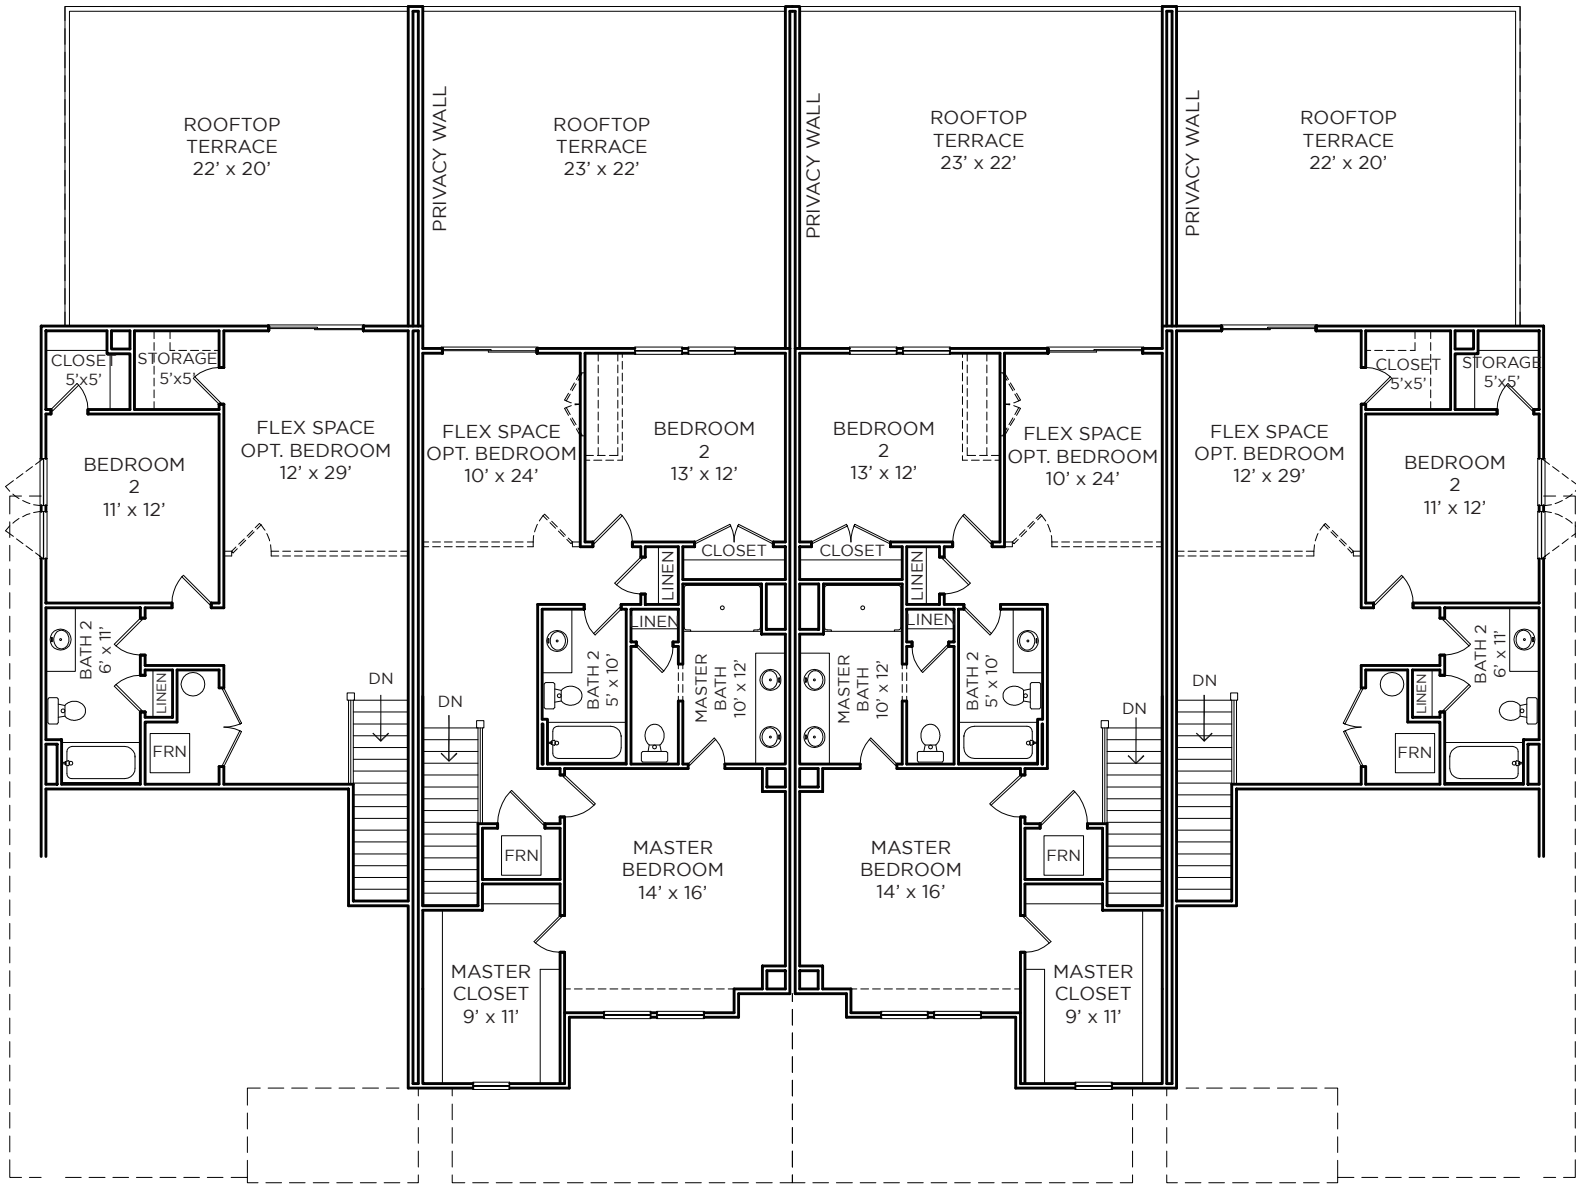

## TWO STORY TOWNHOMES

**MAIN FLOOR:** End Unit- 1,299 SQ FT

Middle Unit- 1,203 SQ FT

Contact Andy Lind for more information.  
765.891.0718 | [Andy.Lind@OldTownDesignGroup.com](mailto:Andy.Lind@OldTownDesignGroup.com)

**UPPER FLOOR:** End Unit- 671 SQ FT  
Middle Unit- 997 SQ FT

Contact Andy Lind for more information.  
765.891.0718 | [Andy.Lind@OldTownDesignGroup.com](mailto:Andy.Lind@OldTownDesignGroup.com)