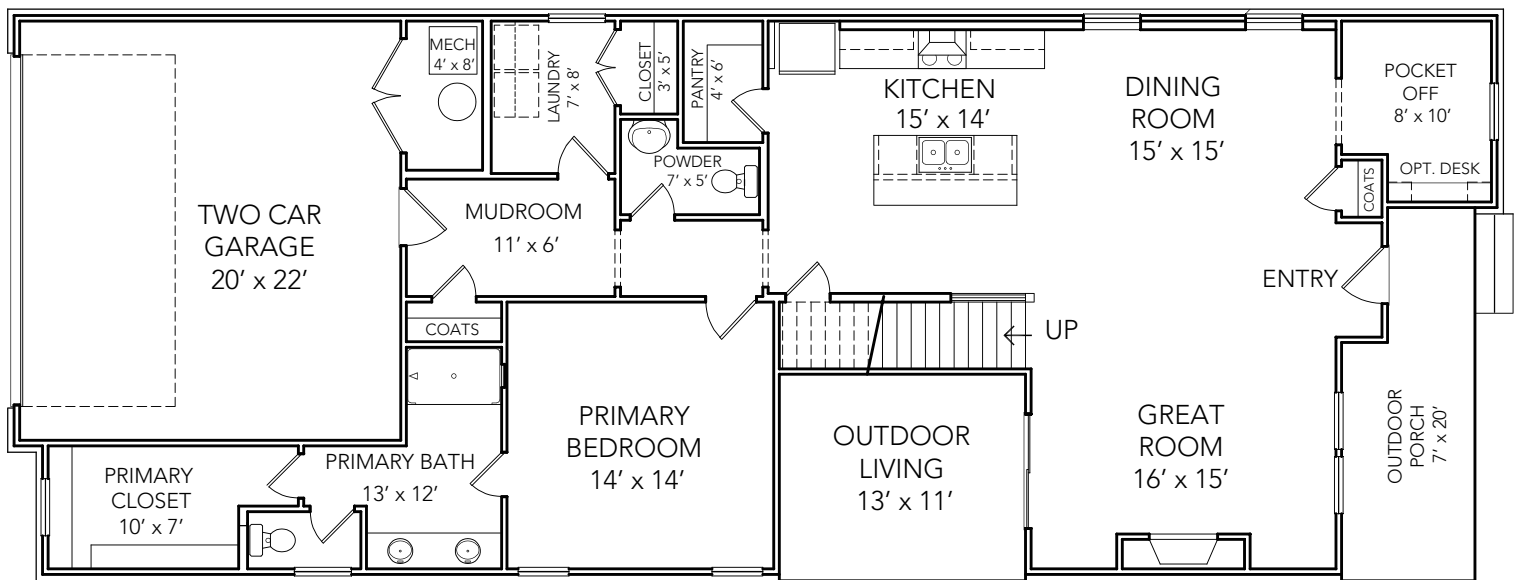

SPEC 9

**1591 W. State St.
West Lafayette, IN 47906**

2,052 SQ FT • 2 Story Home • 3 Bedrooms • 2 ½ Bath

Contact Andy Lind for more information at:
765.891.0718 | Andy.Lind@OldTownDesignGroup.com
OldTownDesignGroup.com

OUTSTANDING LOCATIONS.
TIMELESS DESIGNS.

OLD TOWN
DESIGN GROUP

Second Level: 508 Total SQ FT

*Photos are for representation only

Contact Andy Lind for more information at:
 765.891.0718 | Andy.Lind@OldTownDesignGroup.com
OldTownDesignGroup.com