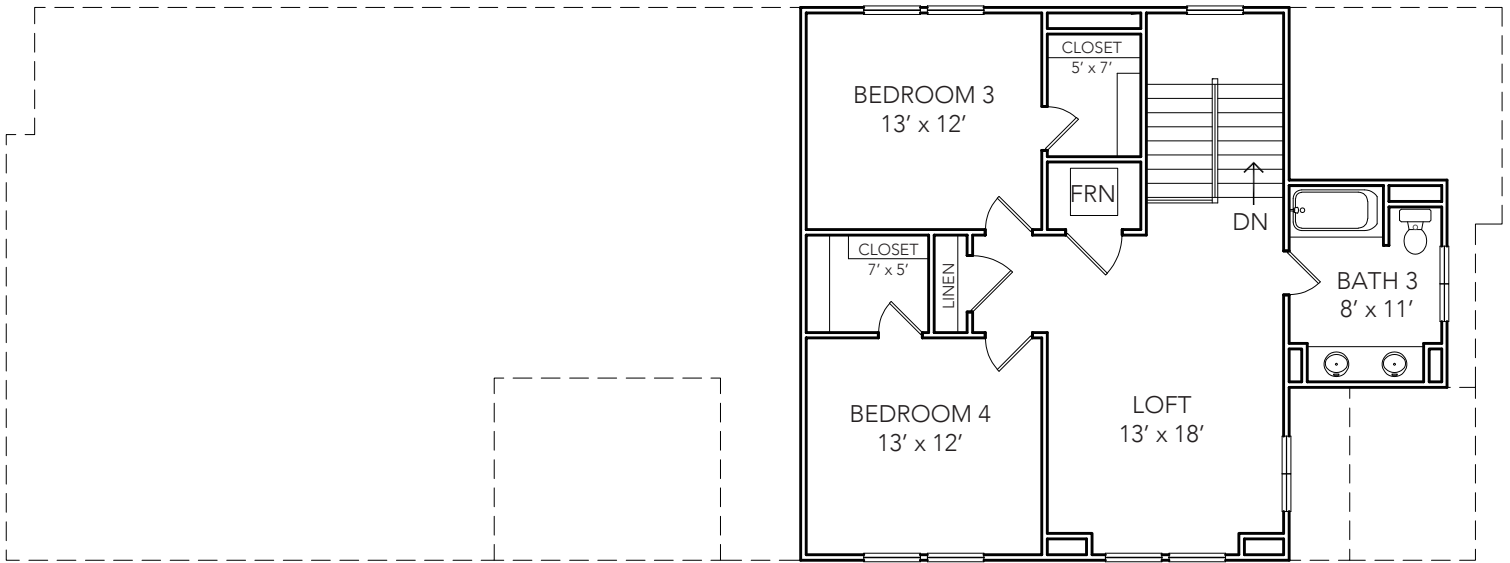

SPEC 18

1590 Treeline Dr.

West Lafayette, IN 47906

2 Story Home • 4 Bedrooms • 3 Bath

2,438 Total SQ FT

Main Level: 1,662 SQ FT

Contact Andy Lind for more information at:
765.891.0718 | Andy.Lind@OldTownDesignGroup.com
OldTownDesignGroup.com

OUTSTANDING LOCATIONS.
TIMELESS DESIGNS.

OLD TOWN
DESIGN GROUP

Upper Level: 776 SQ FT

* Photos are for representation only

Contact Andy Lind for more information at:
765.891.0718 | Andy.Lind@OldTownDesignGroup.com
OldTownDesignGroup.com