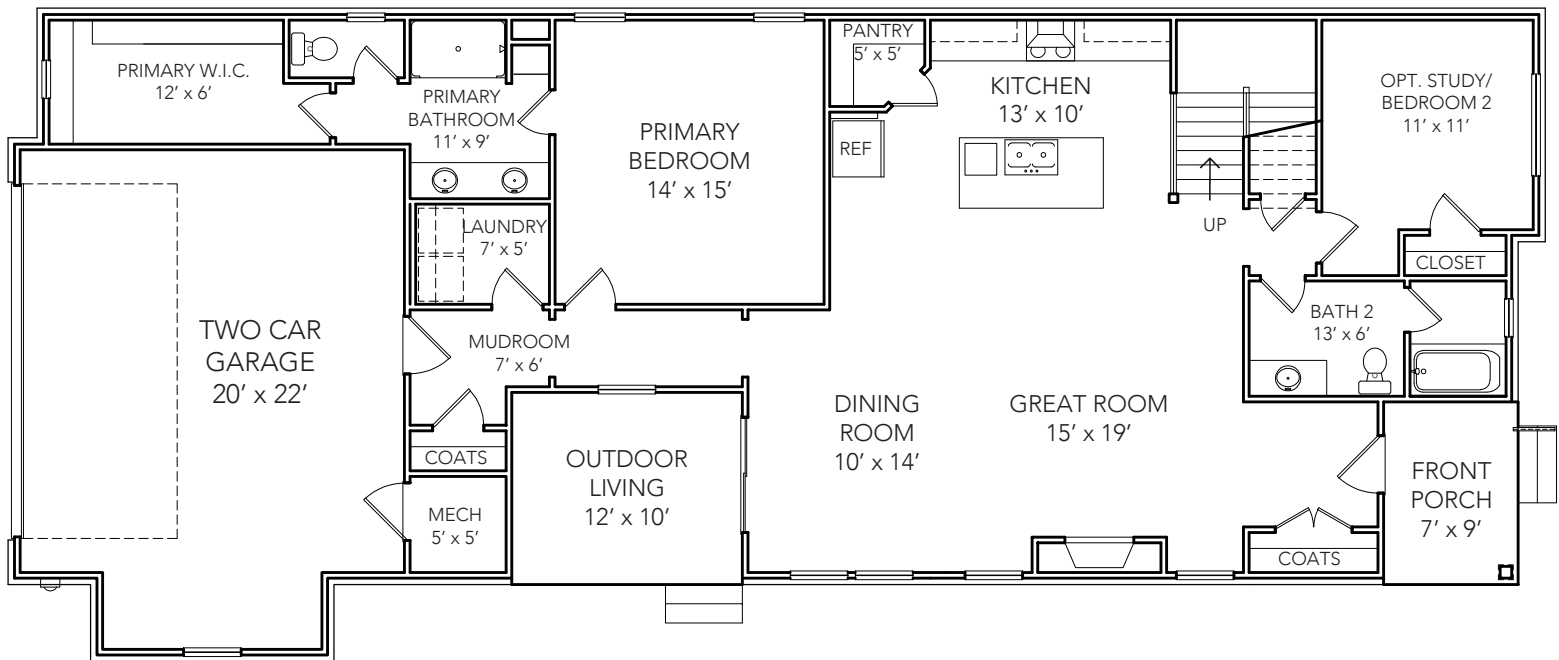

SPEC 18

1590 Treeline Dr.

West Lafayette, IN 47906

2 Story Home • 4 Bedrooms • 3 Bath

2,438 Total SQ FT

Main Level: 1,662 SQ FT

Contact Andy Lind for more information at:
765.891.0718 | Andy.Lind@OldTownDesignGroup.com
OldTownDesignGroup.com

OUTSTANDING LOCATIONS.
TIMELESS DESIGNS.

OLD TOWN
DESIGN GROUP

Upper Level: 776 SQ FT

* Photos are for representation only

Contact Andy Lind for more information at:
765.891.0718 | Andy.Lind@OldTownDesignGroup.com
OldTownDesignGroup.com