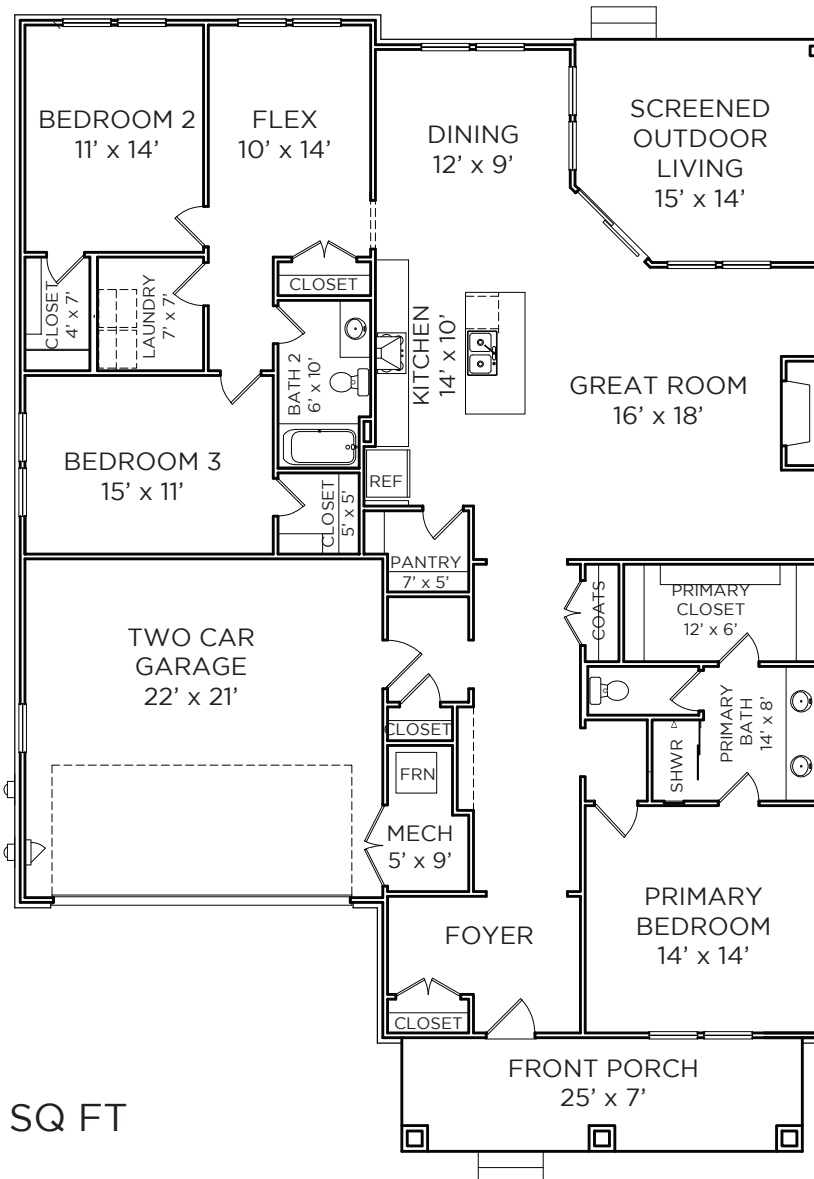

SPEC 26

1601 Pathfinder Drive
 West Lafayette, IN 46906
 Ranch • 2 Bedrooms • 2.5 Baths

Main Level: 2,199 SQ FT

Contact Andy Lind for more information at:
 765.891.0718 | Andy.Lind@OldTownDesignGroup.com
OldTownDesignGroup.com