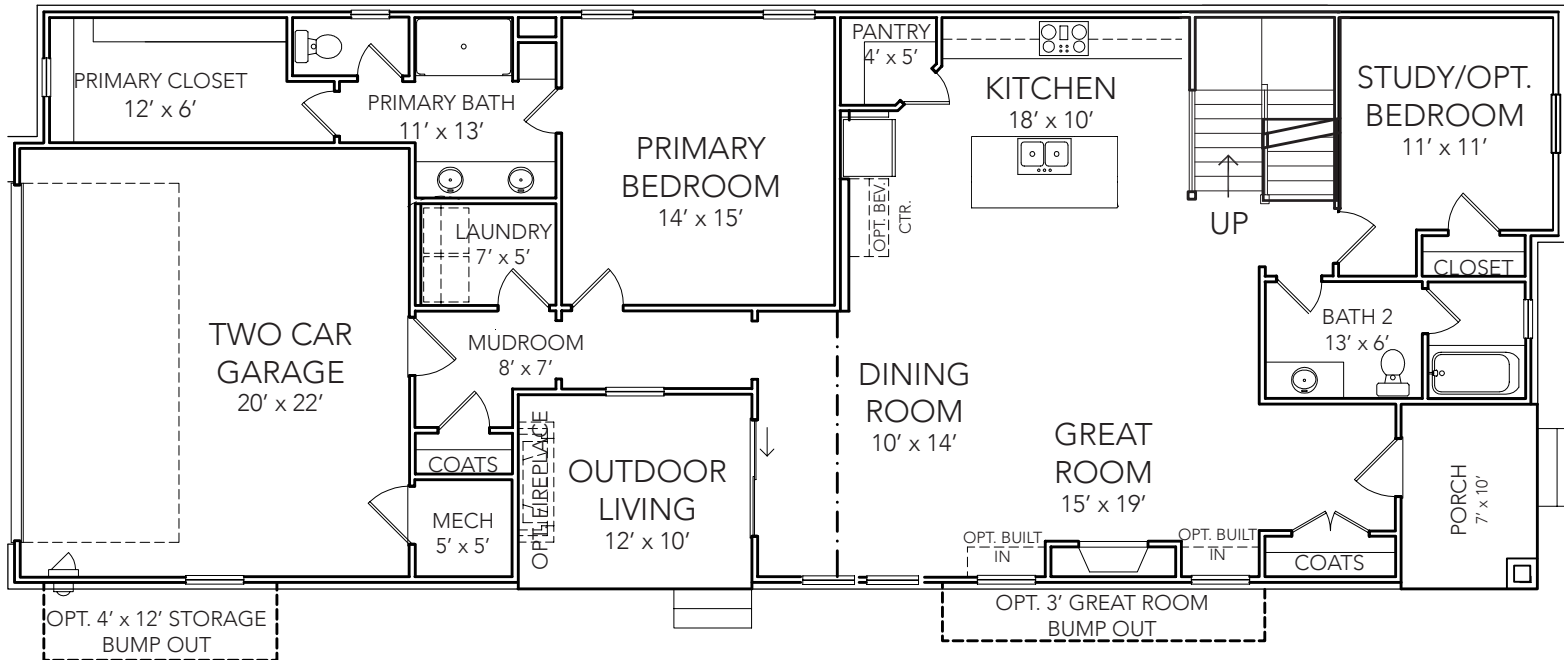

THE JUNIPER

2,438 SQ FT

- 2 Stories
- 4 Bed 3 Bath
- Primary on Main

CRAFTSMAN

FARMHOUSE

TUDOR

Main Level: 1,662 SQ FT

THE JUNIPER

2,438 SQ FT

- 2 Stories
- 4 Bed 3 Bath
- Primary on Main

Upper Level: 776 SQ FT

OLD TOWN
DESIGN GROUP

OUTSTANDING LOCATIONS.
TIMELESS DESIGNS.