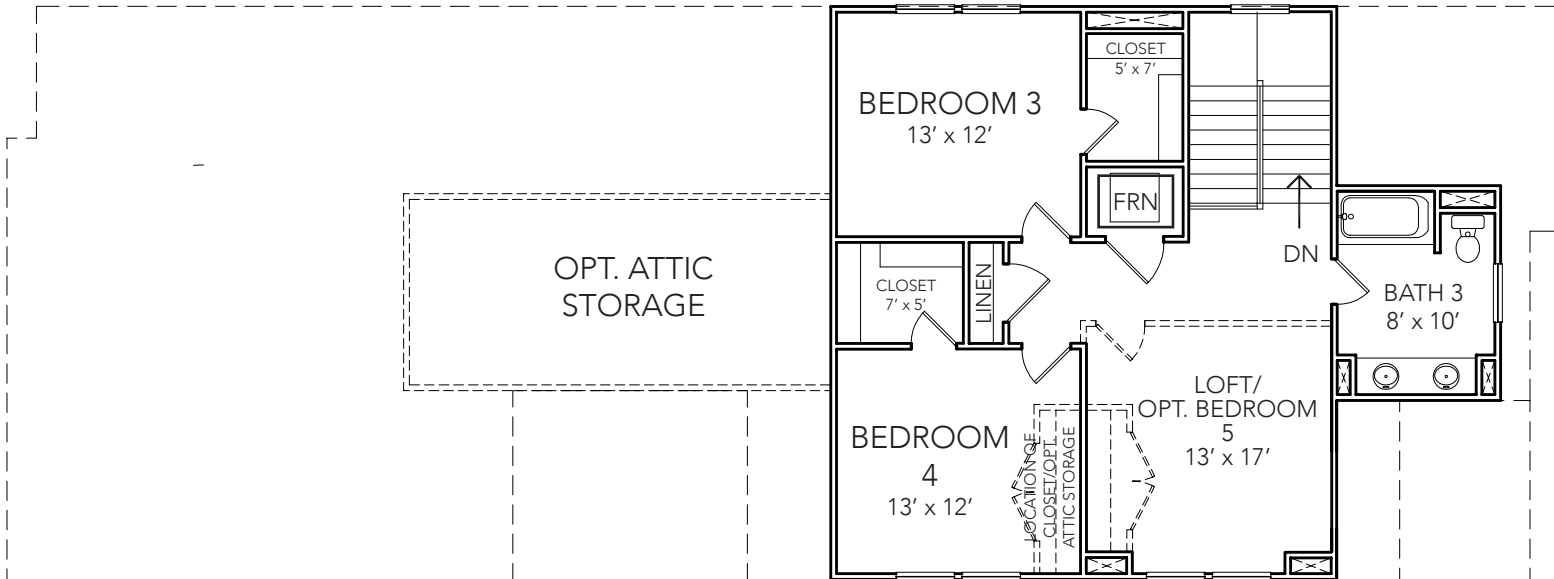

THE JUNIPER

2,438 SQ FT

- 2 Stories
- 4 Bed 3 Bath
- Primary on Main

CRAFTSMAN

FARMHOUSE

TUDOR

Main Level: 1,662 SQ FT

THE JUNIPER

2,438 SQ FT

- 2 Stories
- 4 Bed 3 Bath
- Primary on Main

Upper Level: 776 SQ FT

OLD TOWN
DESIGN GROUP

OUTSTANDING LOCATIONS.
TIMELESS DESIGNS.