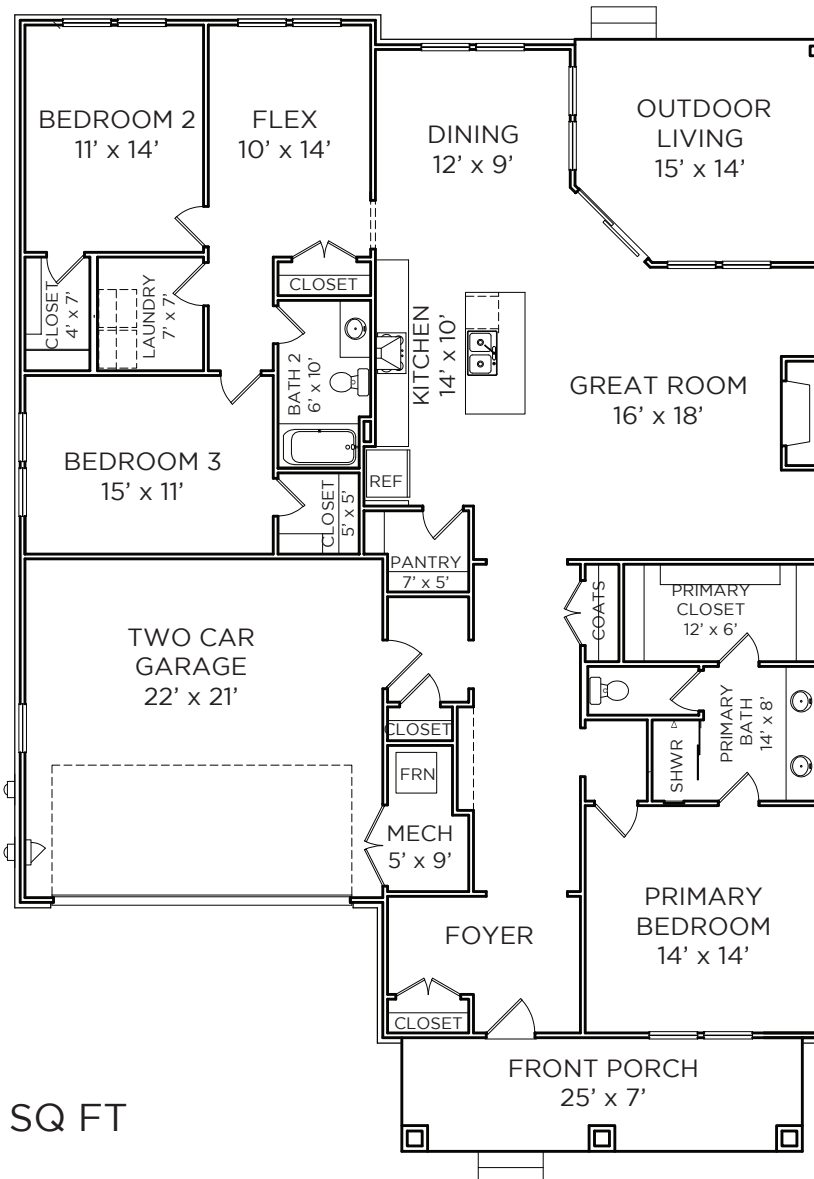

SPEC 26

1601 Pathfinder Drive
 West Lafayette, IN 46906
 Ranch • 3 Bedrooms • 2 Baths

Main Level: 2,199 SQ FT

Contact Andy Lind for more information at:
 765.891.0718 | Andy.Lind@OldTownDesignGroup.com
OldTownDesignGroup.com