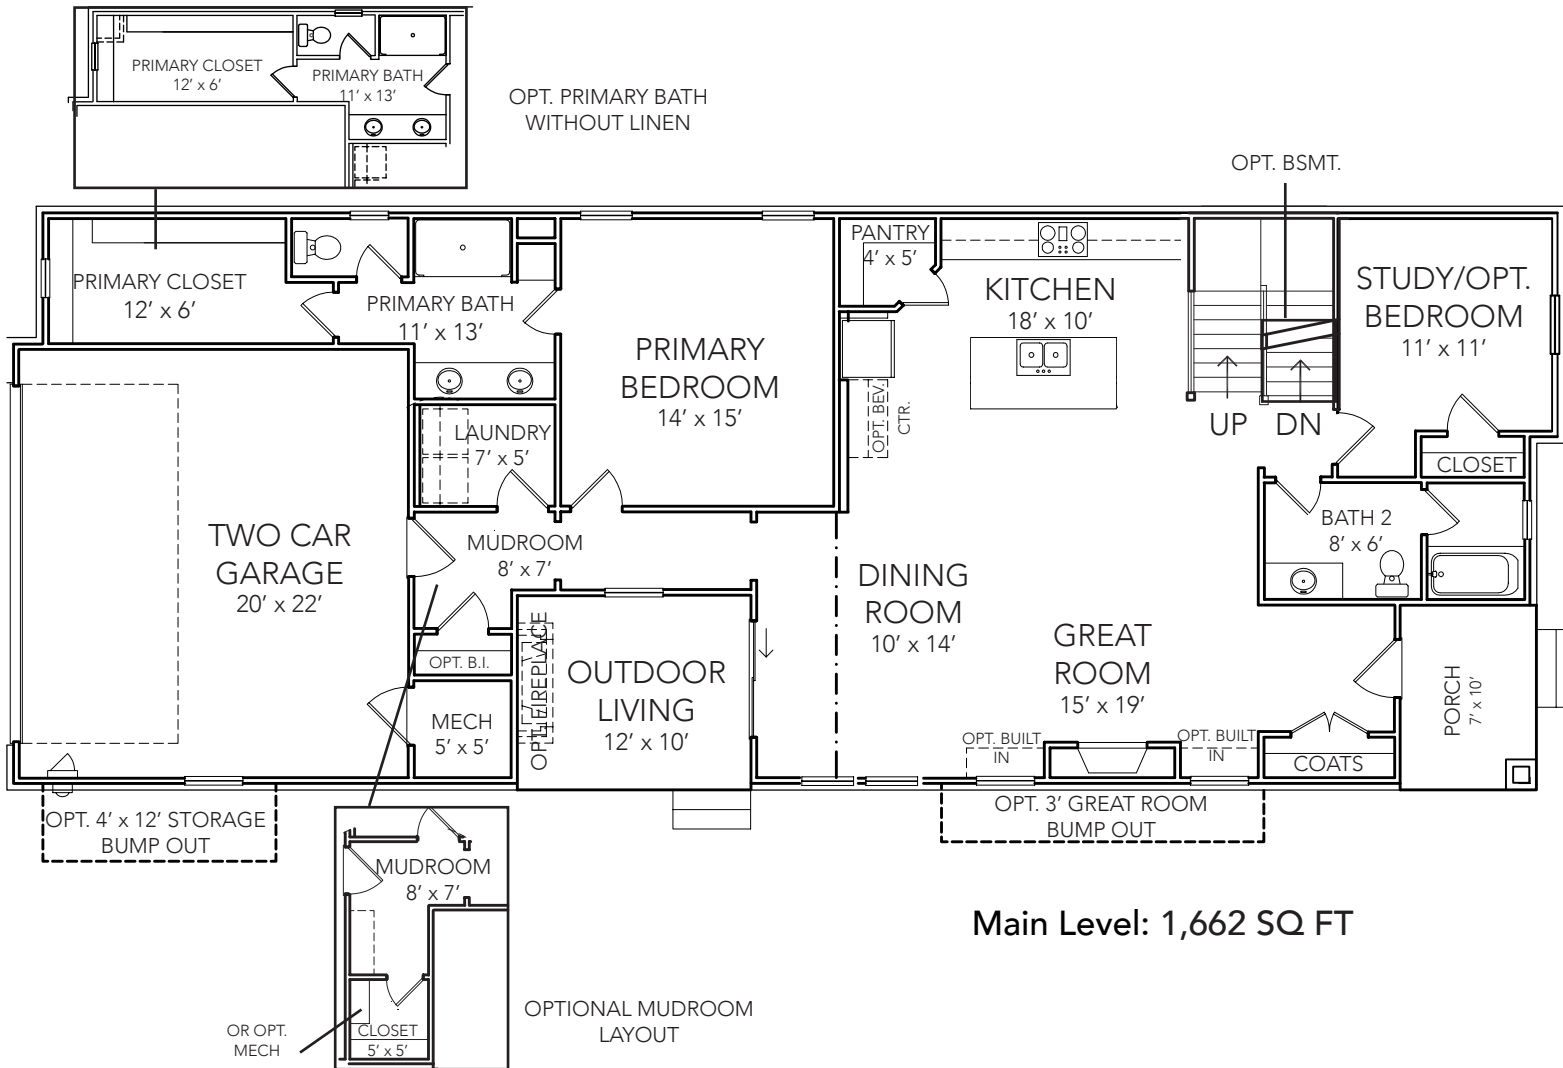

THE JUNIPER

2,438 SQ FT

- 2 Stories
- 4 Bed 3 Bath
- Primary on Main

CRAFTSMAN

FARMHOUSE

TUDOR

Main Level: 1,662 SQ FT

THE JUNIPER

2,438 SQ FT

- 2 Stories
- 4 Bed 3 Bath
- Primary on Main

Upper Level: 776 SQ FT

OLD TOWN
DESIGN GROUP

OUTSTANDING LOCATIONS.
TIMELESS DESIGNS.