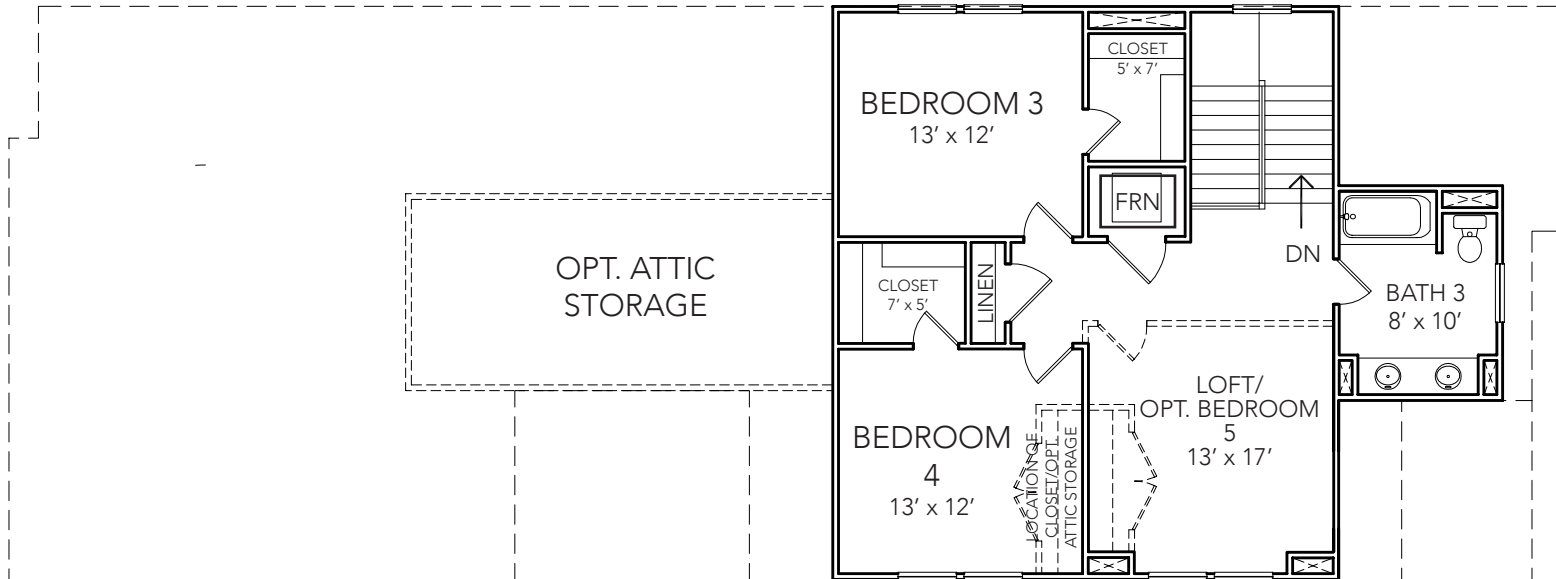

THE JUNIPER

2,438 SQ FT

- 2 Stories
- 4 Bed 3 Bath
- Primary on Main

CRAFTSMAN

FARMHOUSE

TUDOR

Main Level: 1,662 SQ FT

THE JUNIPER

2,438 SQ FT

- 2 Stories
- 4 Bed 3 Bath
- Primary on Main

Upper Level: 776 SQ FT

OLD TOWN
DESIGN GROUP

OUTSTANDING LOCATIONS.
TIMELESS DESIGNS.