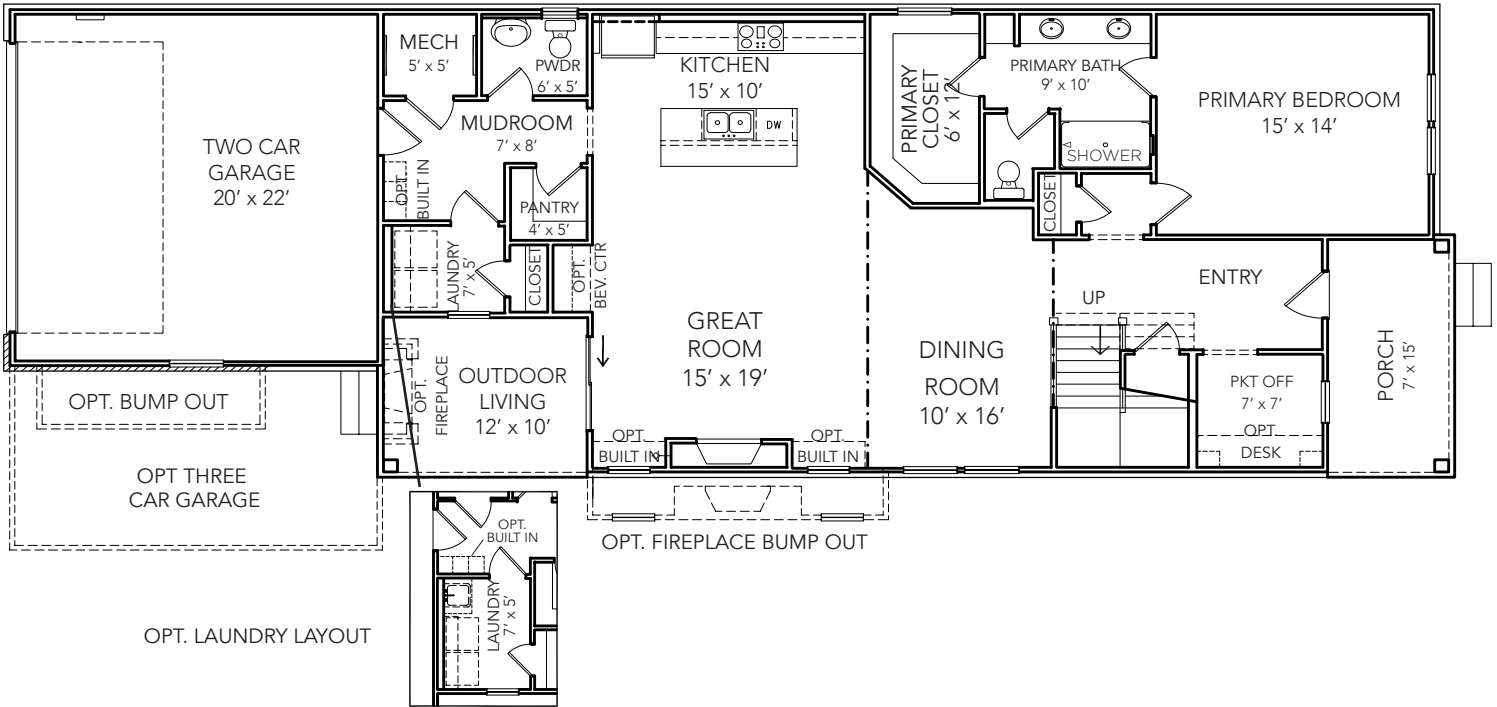

OldTownDesignGroup.com

THE SYCAMORE

2,267 SQ FT

- 2 Stories
- 3 Bed 2 ½ Bath
- Primary on Main

Visit LiveAtProvenance.com to walk this plan virtually.

Contact Andy Lind for more information.
765.891.0718 | Andy.Lind@OldTownDesignGroup.com

Main Level: 1,507 SQ FT

Upper Level: 760 SQ FT