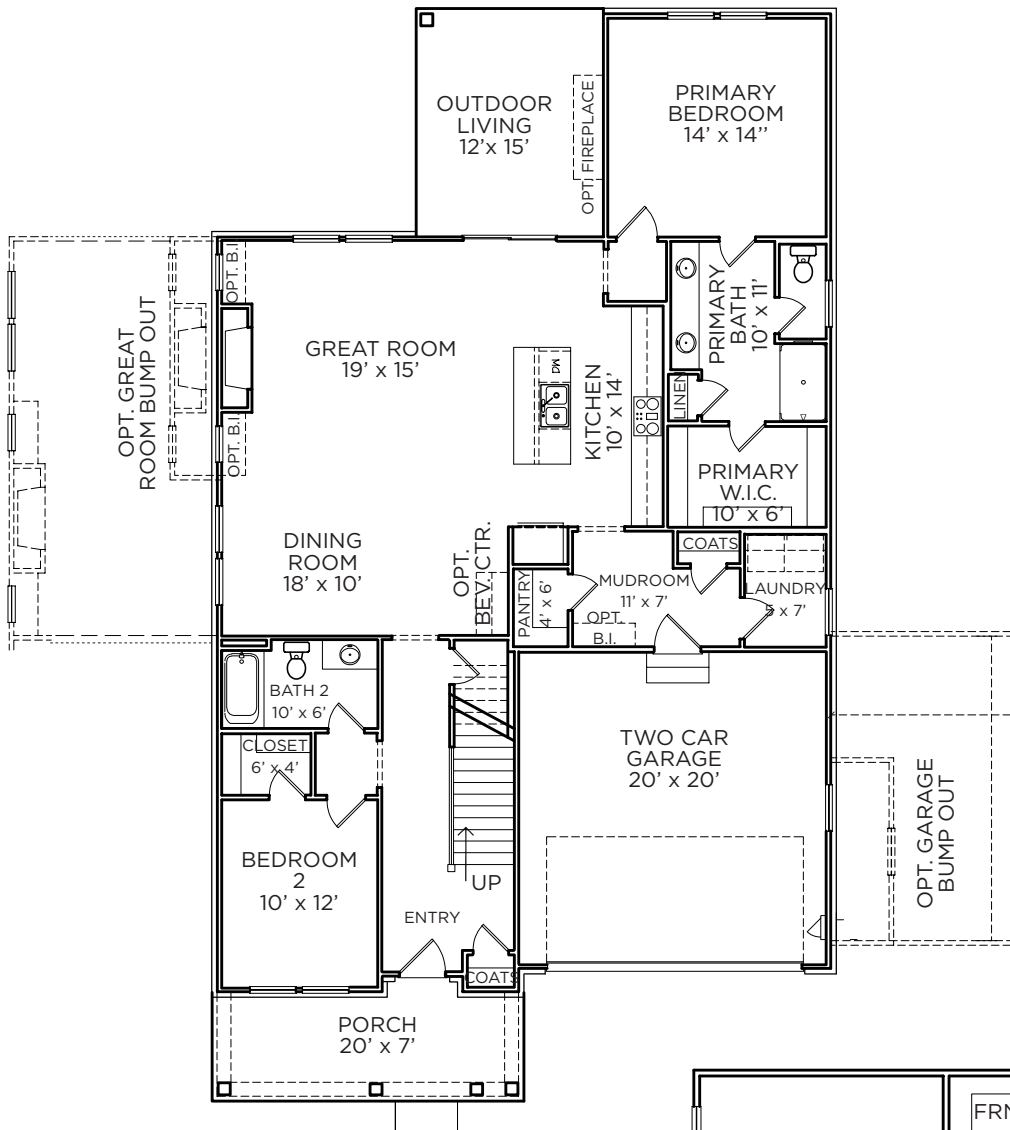

THE HAZEL

2,314 SQ FT

- 2 Stories
- 4 Bed 3.5 Bath
- Primary on Main

Contact Andy Lind for more information.
765.891.0718 | Andy.Lind@OldTownDesignGroup.com

TUDOR

CONTEMPORARY

COTTAGE

OLD TOWN
DESIGN GROUP

OUTSTANDING LOCATIONS.
TIMELESS DESIGNS.
OldTownDesignGroup.com

THE HAZEL

2,314 SQ FT

- 2 Stories
- 4 Bed 3.5 Bath
- Primary on Main

Main Level: 1,670 SQ FT

Upper Level: 644 SQ FT

*Pricing, Elevations and Floor Plans are subject to change.