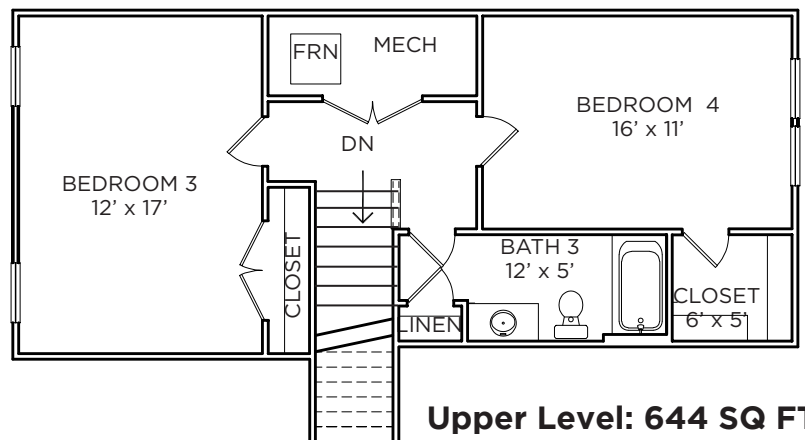

THE HAZEL

2,314 SQ FT

- 2 Stories
- 4 Bed 3.5 Bath
- Primary on Main

Contact Andy Lind for more information.
765.891.0718 | Andy.Lind@OldTownDesignGroup.com

TUDOR

CONTEMPORARY

COTTAGE

OLD TOWN
DESIGN GROUP

OUTSTANDING LOCATIONS.
TIMELESS DESIGNS.
OldTownDesignGroup.com

THE HAZEL

2,314 SQ FT

- 2 Stories
- 4 Bed 3.5 Bath
- Primary on Main

Main Level: 1,670 SQ FT

Upper Level: 644 SQ FT

*Pricing, Elevations and Floor Plans are subject to change.