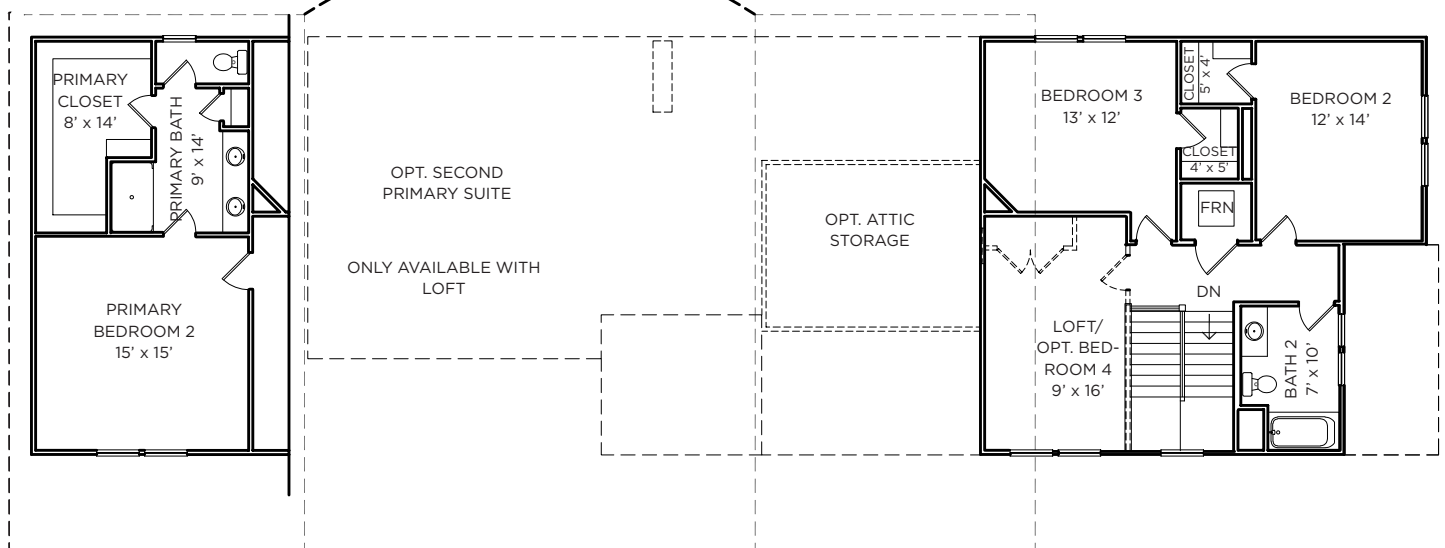

THE SYCAMORE

2,267 SQ FT

- 2 Stories
- 3 Bed 2.5 Bath
- Primary on Main

Contact Andy Lind for more information.
765.891.0718 | Andy.Lind@OldTownDesignGroup.com

CRAFTSMAN

FARMHOUSE

STATE STREET

AMERICAN STANDARD

COASTAL

TUDOR

OLD TOWN
DESIGN GROUP

OUTSTANDING LOCATIONS.
TIMELESS DESIGNS.
OldTownDesignGroup.com

THE SYCAMORE

2,267 SQ FT

- 2 Stories
- 3 Bed 2.5 Bath
- Primary on Main

Contact Andy Lind for more information.
765.891.0718 | Andy.Lind@OldTownDesignGroup.com

Main Level: 1,507 SQ FT

Upper Level: 760 SQ FT

*Pricing, Elevations and Floor Plans are subject to change.

OUTSTANDING LOCATIONS.
TIMELESS DESIGNS.
OldTownDesignGroup.com