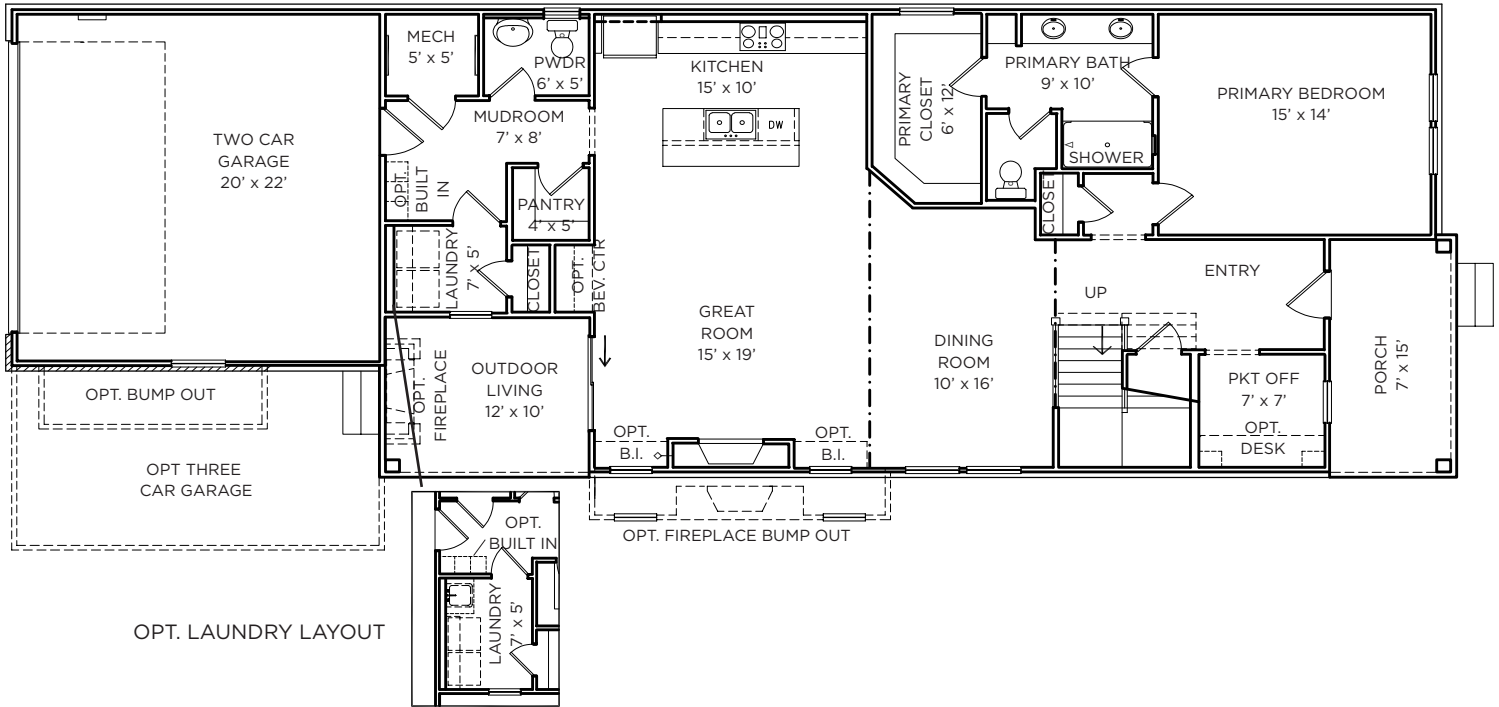

THE SYCAMORE

2,267 SQ FT

- 2 Stories
- 3 Bed 2.5 Bath
- Primary on Main

Contact Andy Lind for more information.
765.891.0718 | Andy.Lind@OldTownDesignGroup.com

CRAFTSMAN

FARMHOUSE

STATE STREET

AMERICAN STANDARD

COASTAL

TUDOR

OLD TOWN
DESIGN GROUP

OUTSTANDING LOCATIONS.
TIMELESS DESIGNS.
OldTownDesignGroup.com

THE SYCAMORE

2,267 SQ FT

- 2 Stories
- 3 Bed 2.5 Bath
- Primary on Main

Contact Andy Lind for more information.
765.891.0718 | Andy.Lind@OldTownDesignGroup.com

Main Level: 1,507 SQ FT

Upper Level: 760 SQ FT

*Pricing, Elevations and Floor Plans are subject to change.

OUTSTANDING LOCATIONS.
TIMELESS DESIGNS.
OldTownDesignGroup.com