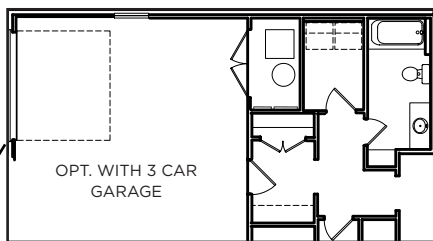

# THE WILLOW

**1,861 SQ FT**

- Ranch
- 3 Bed 2 Bath
- Primary On Main

CRAFTSMAN

TUDOR

FARMHOUSE

**Main Level: 1,861 SQ FT**

\*Pricing, Elevations and Floor Plans are subject to change.