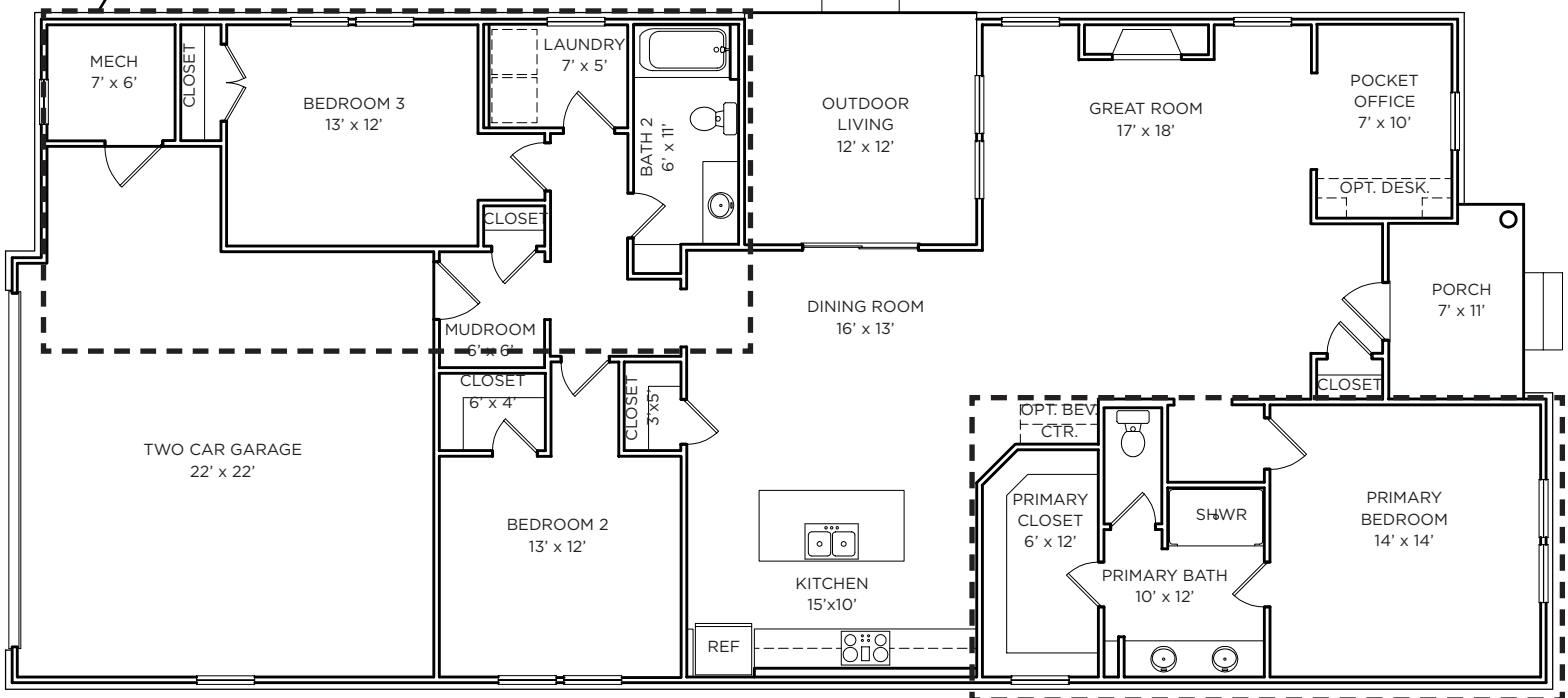

# THE WILLOW

**1,861 SQ FT**

- Ranch
- 3 Bed 2 Bath
- Primary On Main

CRAFTSMAN

TUDOR

FARMHOUSE

**Main Level: 1,861 SQ FT**

\*Pricing, Elevations and Floor Plans are subject to change.