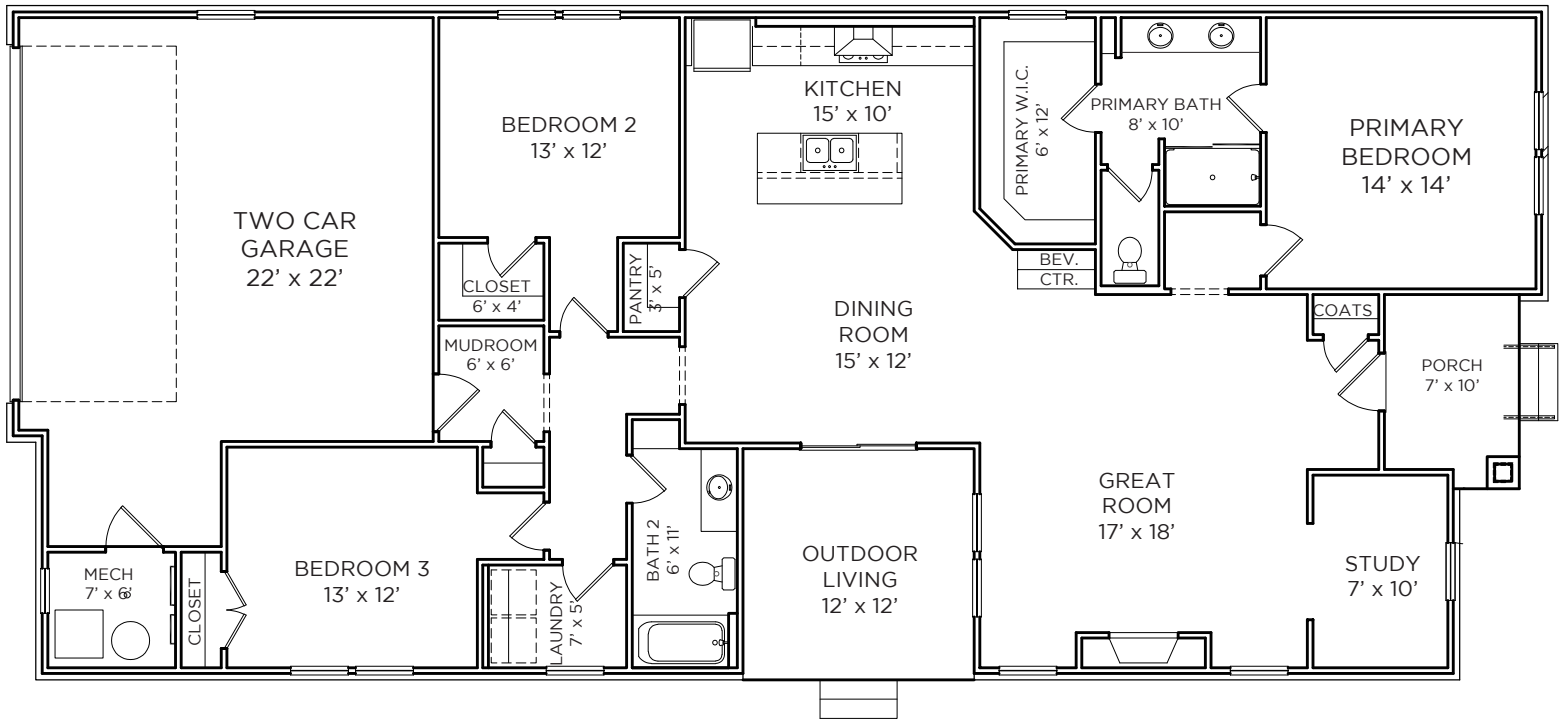

SPEC 135 | Willow Plan

115 Wayfinder Dr. West Lafayette, IN 47906

3 Beds, 2 Baths, 1,907 Total SQ FT

*Renderings and images are representative only and may not accurately reflect the home. As we strive for innovative designs, we reserve the right to change any features, dimensions, architectural details and designs. This flyer is not a part of the legal contract and may vary from home to home. Please ask your New Home Consultant for complete information.