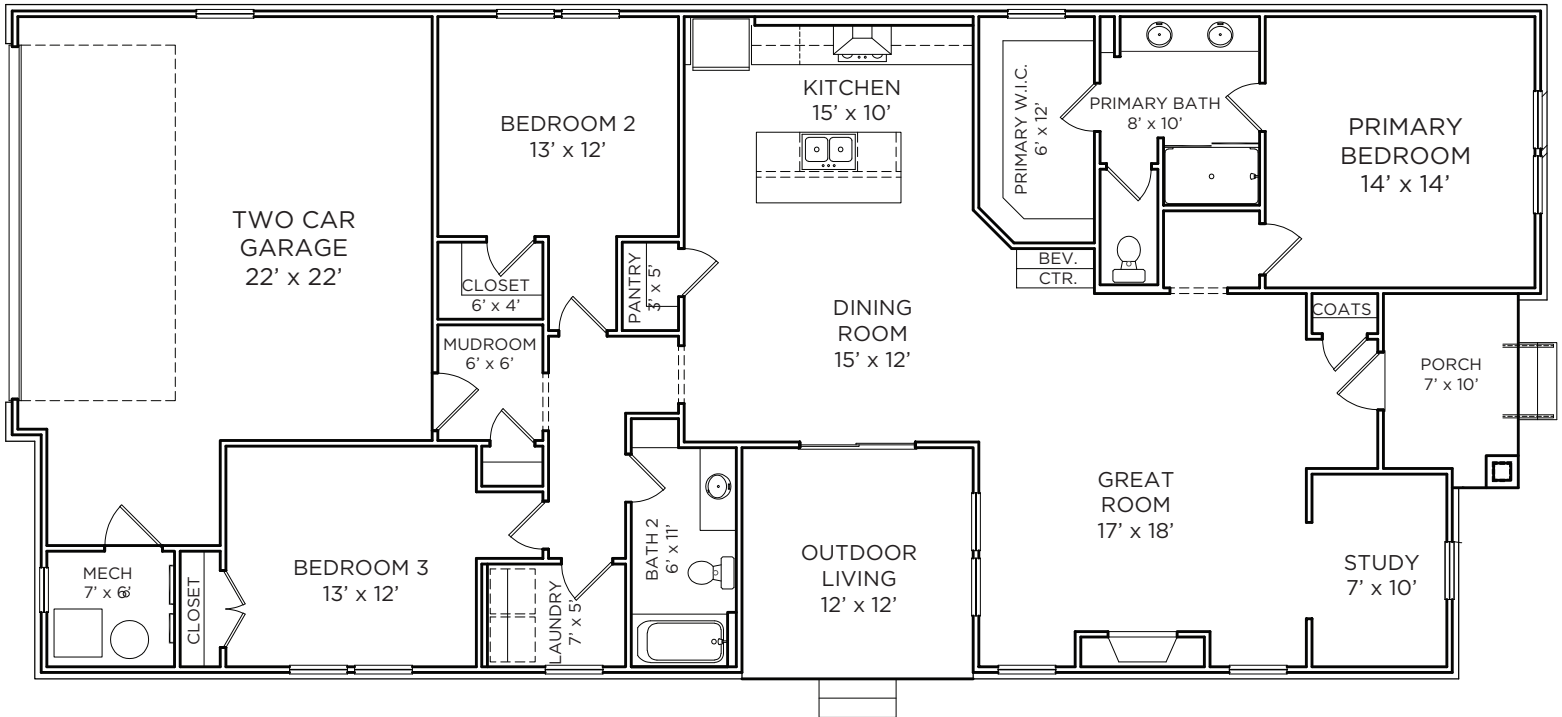

SPEC 135 | Willow Plan
 115 Wayfinder Dr. West Lafayette, IN 47906
 3 Beds, 2 Baths, 1,907 Total SQ FT

***Pricing is subject to change without notice.**

***Renderings and images are representative only and may not accurately reflect the home. As we strive for innovative designs, we reserve the right to change any features, dimensions, architectural details and designs. This flyer is not a part of the legal contract and may vary from home to home. Please ask your New Home Consultant for complete information.**