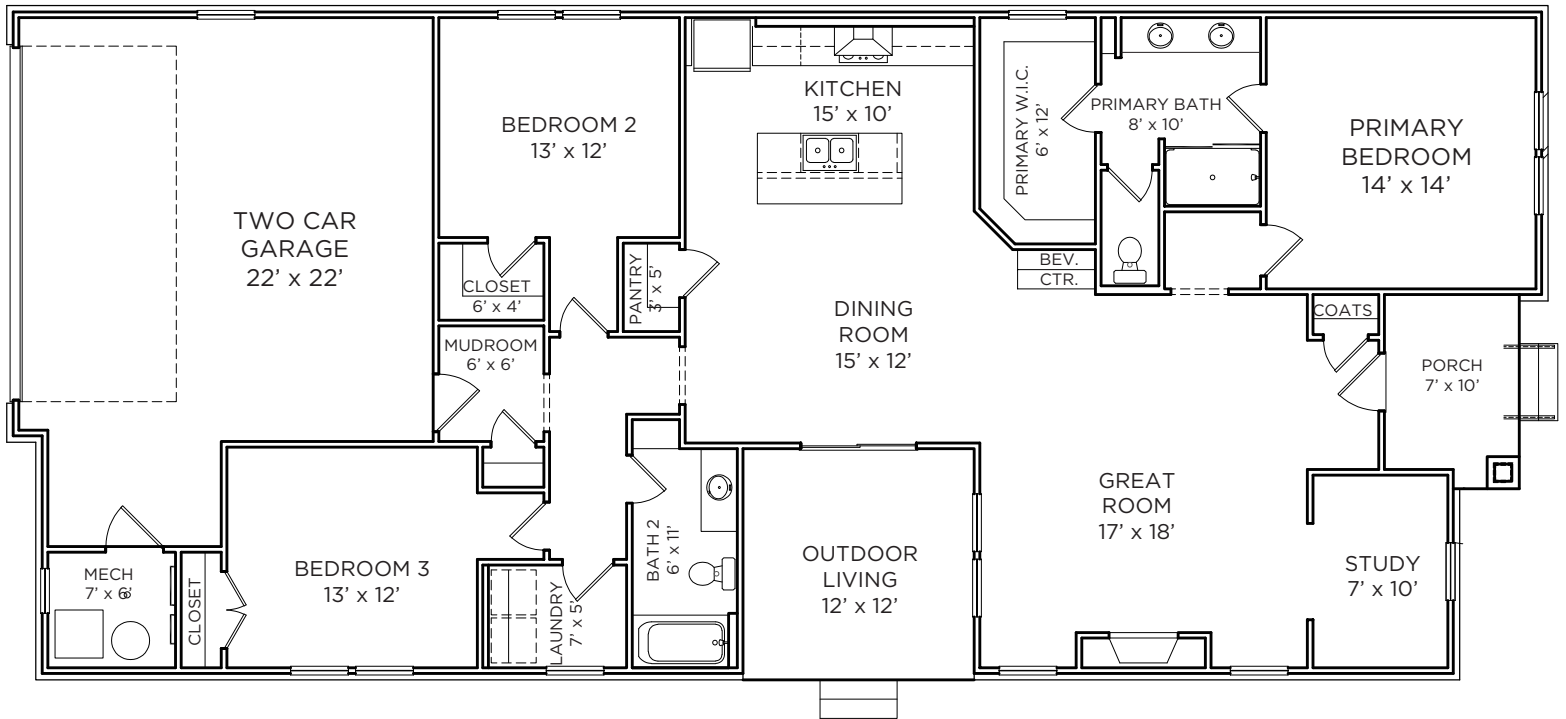

SPEC 135 | Willow Plan

115 Wayfinder Dr. West Lafayette, IN 47906

3 Beds, 2 Baths, 1,907 Total SQ FT

***Pricing is subject to change without notice.**

***Renderings and images are representative only and may not accurately reflect the home. As we strive for innovative designs, we reserve the right to change any features, dimensions, architectural details and designs. This flyer is not a part of the legal contract and may vary from home to home. Please ask your New Home Consultant for complete information.**