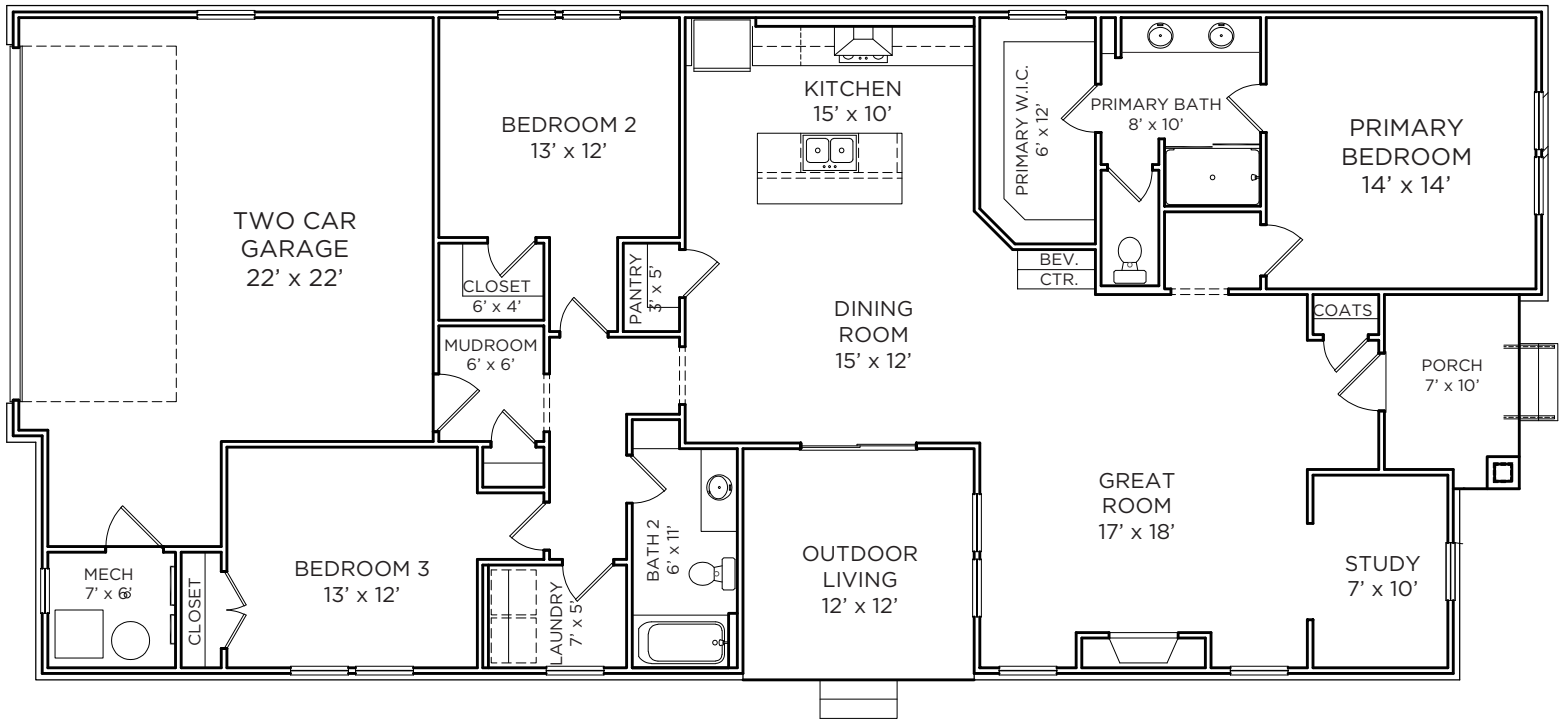

\$579,000

SPEC 135 | Willow Plan

115 Wayfinder Dr. West Lafayette, IN 47906

3 Beds, 2 Baths, 1,907 Total SQ FT

***Pricing is subject to change without notice.**

***Renderings and images are representative only and may not accurately reflect the home. As we strive for innovative designs, we reserve the right to change any features, dimensions, architectural details and designs. This flyer is not a part of the legal contract and may vary from home to home. Please ask your New Home Consultant for complete information.**